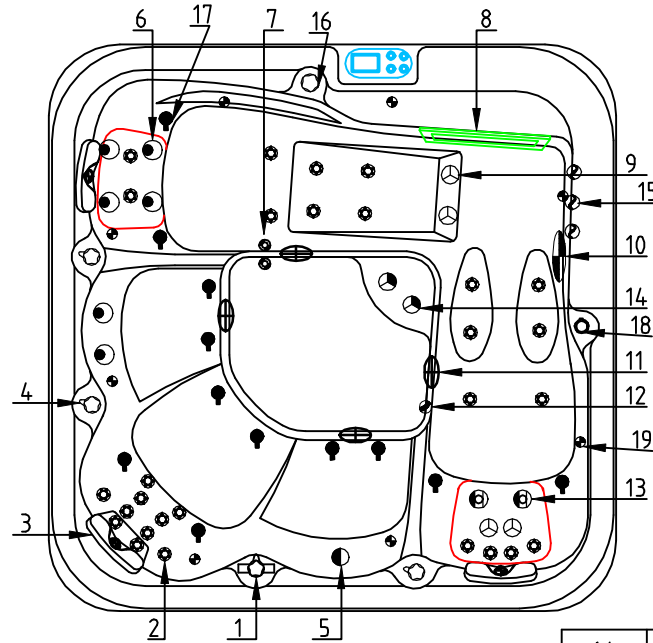

Miami Hydro Platinum

14		Large 3" Jet Internal-Directional	01.03.04.0174	2	pc
13		5" Jet Internal-Single Pulse	01.03.04.0183	2	pc
12		Stainless steel Low Drain - 3/4" Slip	01.03.04.0342	1	pc
11		2" Suction (full set)-Plastic Face	01.03.03.0248	4	pcs
10		5" Light Housing Without Holder	01.03.03.0108	1	pcs
9		3" Jet Internal-Directional	01.03.04.0159	4	pc
8		Double cylinder skimmer	01.03.03.0737	1	pcs
7		Ozone Nozzle(Standard Grey)	01.03.03.0129	2	pc
6		4" Jet Internal-Single Pulse	01.03.04.0162	6	pc
5		Large 3" Jet Internal-Single Pulse	01.03.04.0160	1	pc
4		1" Air Check Valve Assembly	01.03.03.0659	3	pcs
3		EVA Butterfly Headrest	01.03.03.0748	3	pc
2		2" Jet Internal-Directional	01.03.04.0158	28	pc
1		2" Water Diverter Valve	01.03.03.0660	1	pcs
NO.	Icon	Description	Part #	Qty	Unit

19		MINI-LED light cover	01.03.03.0066	11	pc
18		Aromatherapy	01.03.03.0677	1	pcs
17		1" air injector assembly	01.03.04.0055	12	pc
16		Fountain Valve	01.03.03.0658	1	pcs
15		Fountain	01.03.04.0129	3	pc
NO.	Icon	Description	Part #	Qty	Unit