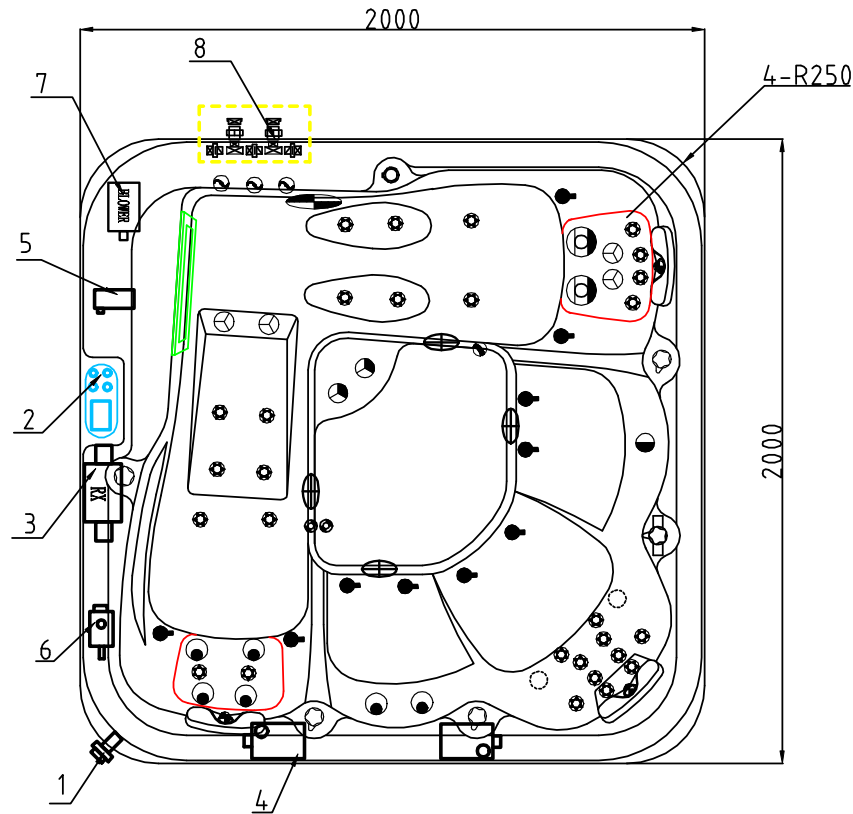

8		Heat Pump Ready Union		1	pc
7		Blower	01.03.05.0564	1	pc
6		Circulation Pump	01.03.05.0525	1	pc
5		CP Ozone Generator	01.03.05.0035	1	pc
4		3HP Single Speed Pump	01.03.05.0502	2	pc
3		Control Box	01.03.05.0130	1	pc
2		Control Panel	01.03.05.0133	1	pc
1		Drain Valve	01.03.03.0450	1	pc
NO.	Icon	Description	Part #	Qty	Unit