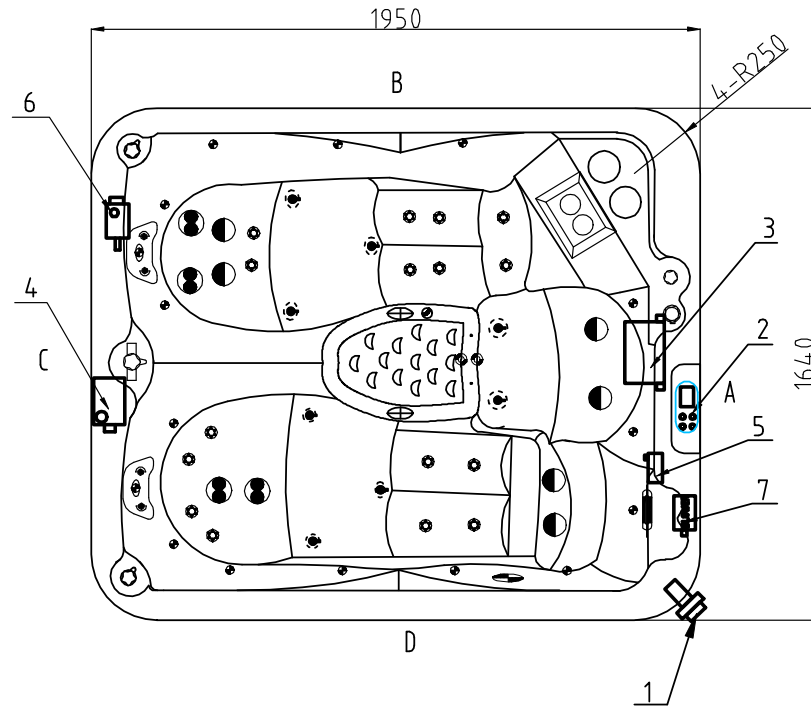

7		Blower	01.03.05.0564	1	pc
6		Circulation Pump	01.03.05.0525	1	pc
5		CP Ozone Generator	01.03.05.0035	1	pc
4		3HP Single Speed Pump	01.03.05.0502	1	pc
3		Control Box	01.03.05.0130	1	pc
2		Control Panel	01.03.05.0133	1	pc
1		Drain Valve	01.03.03.0450	1	pc
NO.	Icon	Description	Part #	Qty	Unit