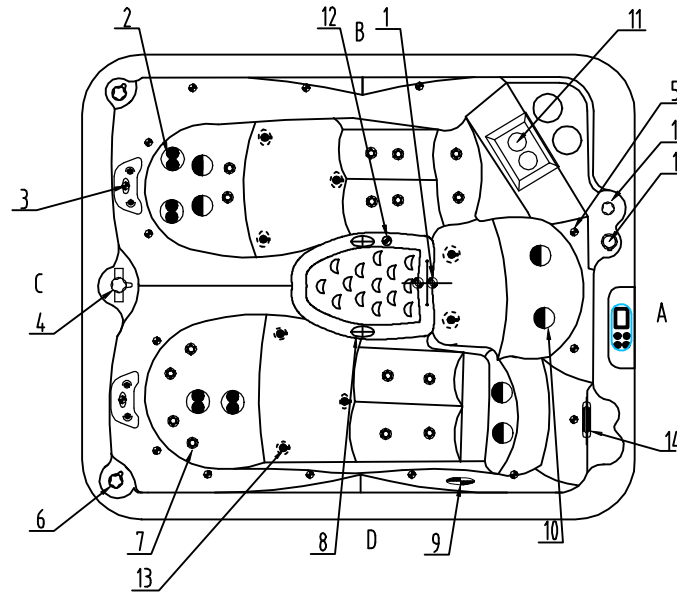

Notes: Due to manufacturing tolerances, there could be some minor differences between the actual spa and the drawing above. If site planning is critical to such tolerances, be sure to measure your actual spa. All specifications are subject to change without notice. Some components may be optional on your spa.

Maui Classic Platinum

Notes: Due to manufacturing tolerances, there could be some minor differences between the actual spa and the drawing above. If site planning is critical to such tolerances, be sure to measure your actual spa. All specifications are subject to change without notice. Some components may be optional on your spa.

| | | | | | |
|-----|------|---------------------------------------|---------------|-----|------|
| 12 | | Stainless steel Low Drain - 3/4" Slip | 01.03.04.0342 | 1 | pcs |
| 11 | | Twin cylinder skimmer | 01.03.03.0737 | 1 | PCS |
| 10 | | Large 3" Jet Internal-Single Pulse | 01.03.04.0160 | 6 | PC |
| 9 | | 5" Light Housing Without Holder | 01.03.03.0108 | 1 | pcs |
| 8 | | 2" Suction (full set) | 01.03.03.0248 | 2 | PCS |
| 7 | | 2" Jet Internal-Directional | 01.03.04.0158 | 16 | PC |
| 6 | | 1" Air Check Valve Assembly | 01.03.03.0659 | 2 | PCS |
| 5 | | MINI-LED light cover | 01.03.03.0066 | 16 | PC |
| 4 | | 2" Water Diverter Valve | 01.03.03.0660 | 1 | pcs |
| 3 | | Butterfly Headrest-Light Grey | 01.03.03.0377 | 2 | PC |
| 2 | | 4" Jet Internal-Twin Pulse | 01.03.04.0163 | 4 | PC |
| 1 | | Ozone Nozzle(Standard Grey) | 01.03.03.0129 | 2 | PC |
| NO. | Icon | Description | Part # | Qty | Unit |