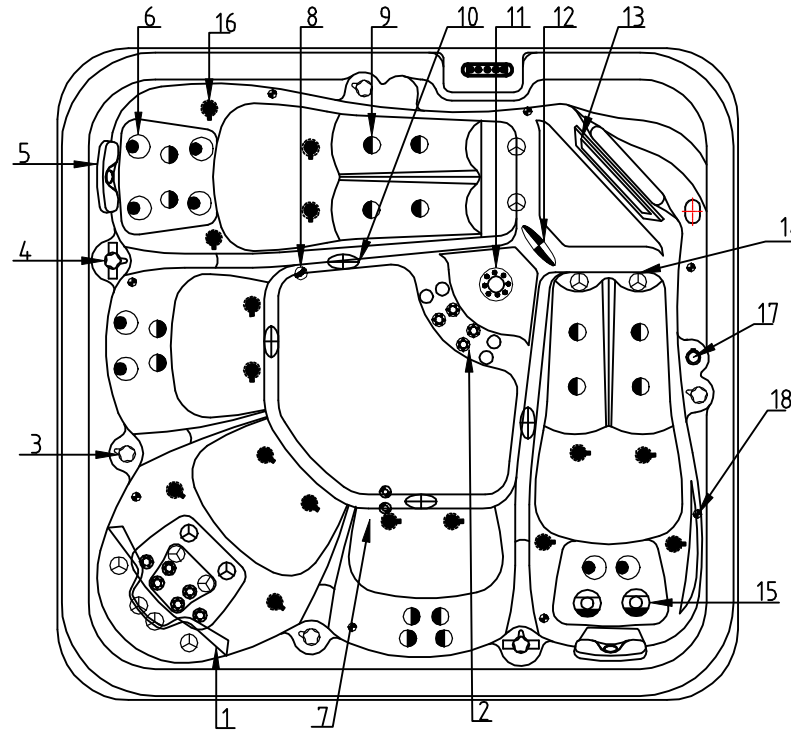

18	●	MINI-LED light cover	01.03.03.0066	8	pc	12	☐	5" Light Housing Without Holder	01.03.03.0108	1	pcs	
17	⊙	Aromatherapy	01.03.03.0677	1	pcs	11	⊙	5" Swimming pool torrent nozzle	01.03.04.0365	1	pc	
16	●	1" air injector assembly	01.03.04.0076	16	pc	10	⊕	2" Suction (full set)-Plastic Face	01.03.03.0248	4	pcs	
15	⊕	5" Jet Internal-Single Pulse	01.03.04.0164	2	pc	9	●	Large 3" Jet Internal-Single Pulse	01.03.04.0160	16	pc	
14	⊕	3" Jet Internal-Directional	01.03.04.0159	12	pc	8	●	Stainless steel Low Drain - 3/4" Slip	01.03.04.0342	1	pc	
13	—	Double cylinder skimmer	01.03.03.0737	1	pcs	7	⊙	Ozone Nozzle(Standard Grey)	01.03.03.0129	2	pc	
						6	●	4" Jet Internal-Single Pulse	01.03.04.0162	8	pc	
						5	☐	EVA Butterfly Headrest	01.03.03.0748	2	pc	
						4	☐	2" Water Diverter Valve	01.03.03.0660	2	pcs	
						3	⊕	1" Air Check Valve Assembly	01.03.03.0659	4	pcs	
						2	⊕	2" Jet Internal-Directional	01.03.04.0158	10	pc	
						1	☐	EVA Headrest-Neck&shoulder	01.03.03.0082	1	pc	
						NO.	Icon	Description	Part #	Qty	Unit	
									Edition7/8/2018		ZC.RX772.0003