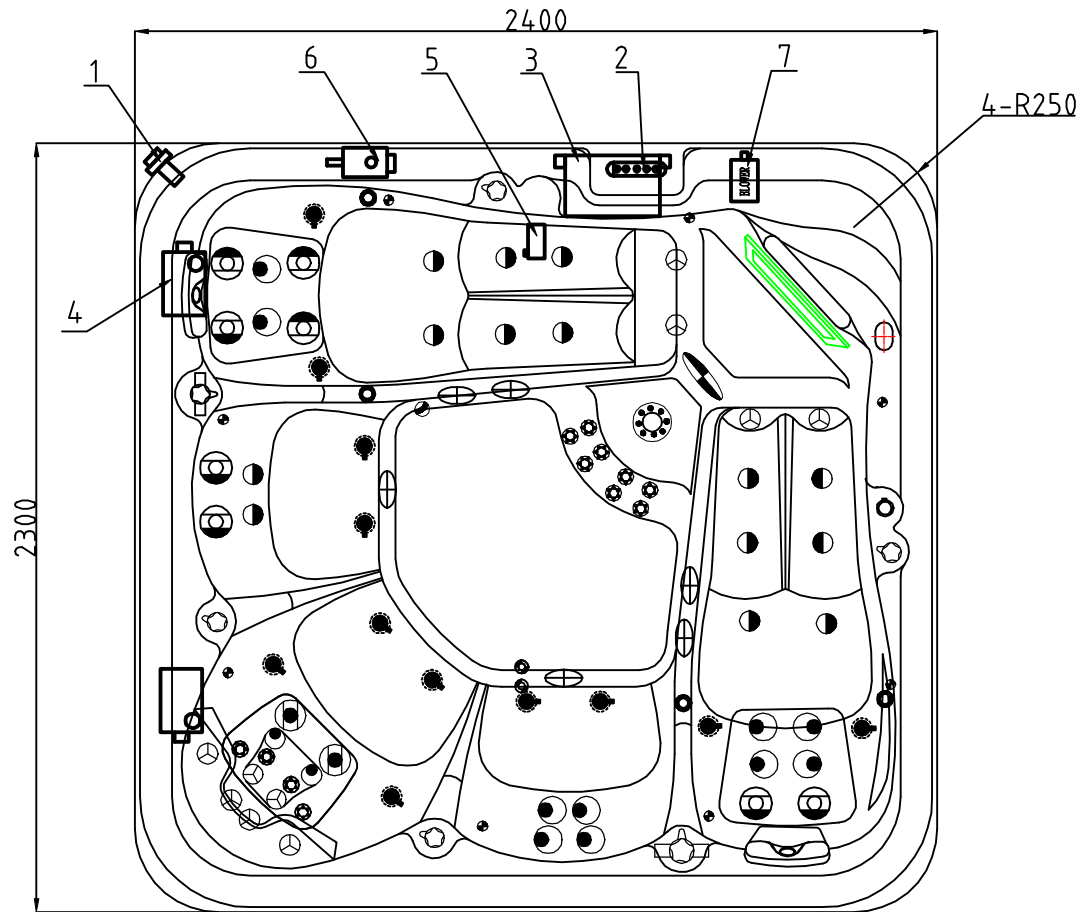

7		Blower	01.03.05.0031	1	pc
6		Circulation Pump	01.03.05.0525	1	pc
5		CP Ozone Generator	01.03.05.0035	1	pc
4		3HP Single Speed Pump	01.03.05.0502	2	pc
3		Control Box	01.03.05.0687	1	pc
2		Control Panel	01.03.05.0689	1	pc
1		Drain Valve	01.03.03.0450	1	pc
NO.	Icon	Description	Part #	Qty	Unit