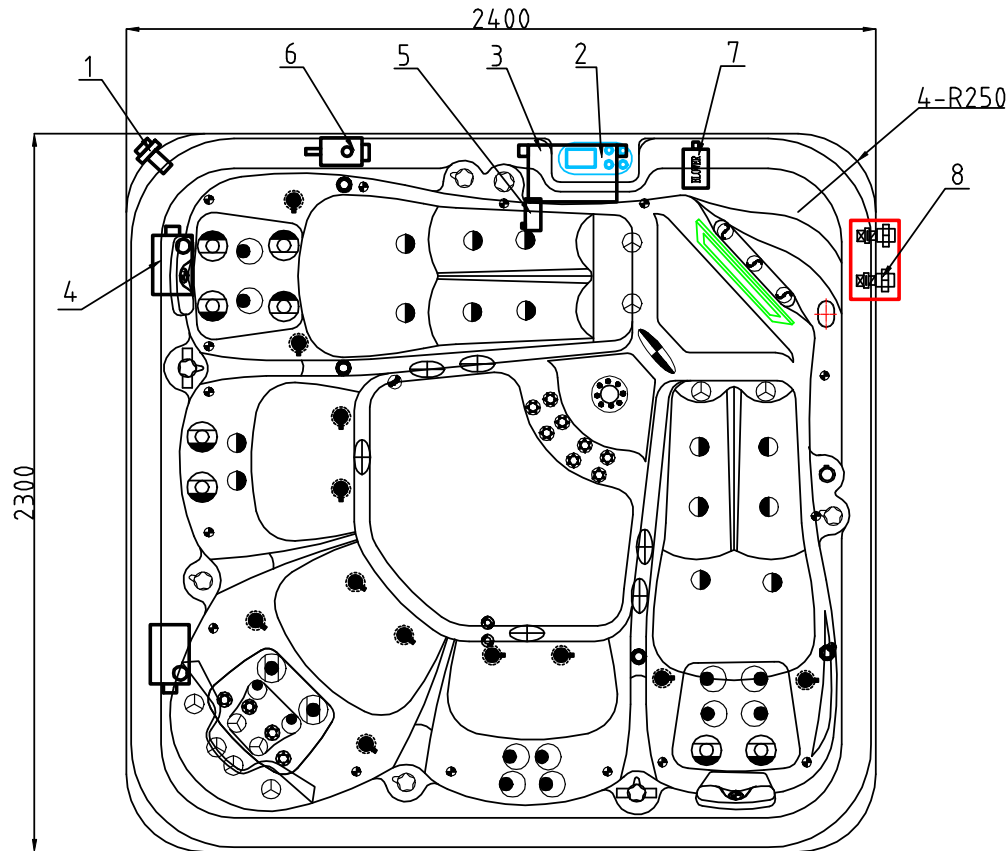

8		Heat Pump Ready Union		1	pc
7		Blower	01.03.05.0564	1	pc
6		Circulation Pump	01.03.05.0525	1	pc
5		CP Ozone Generator	01.03.05.0035	1	pc
4		Single Speed Pump	01.03.05.0502	2	pc
3		Control Box	01.03.05.0130	1	pc
2		Control Panel	01.03.05.0133	1	pc
1		Drain Valve	01.03.03.0450	1	pc
NO.	Icon	Description	Part #	Qty	Unit