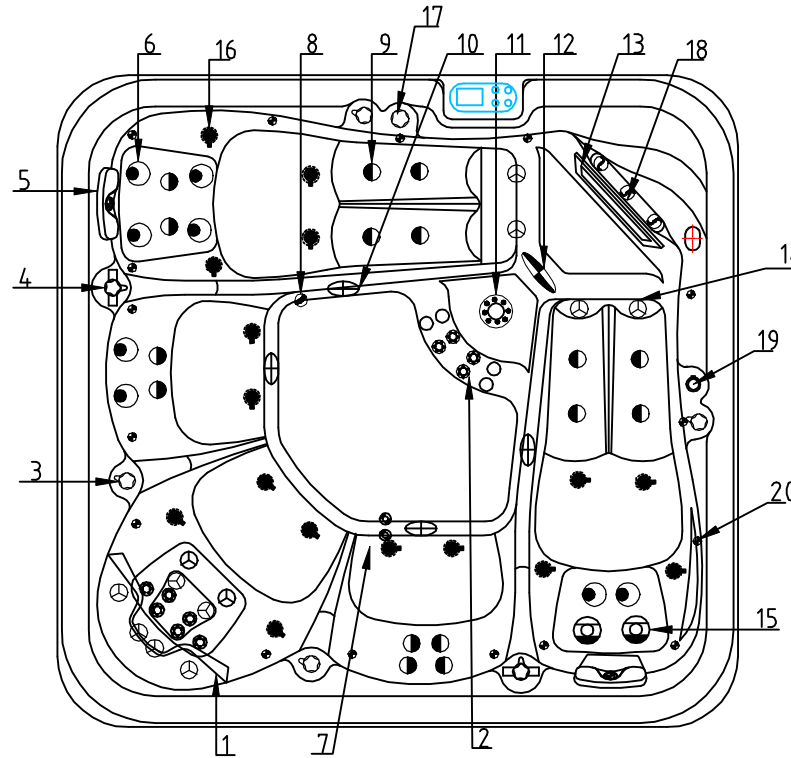

20		MINI-LED light cover	01.03.03.0066	18	pc	12		5" Light Housing Without Holder	01.03.03.0108	1	pcs	
19		Aromatherapy	01.03.03.0677	1	pcs	11		5" Swimming pool torrent nozzle	01.03.04.0365	1	pc	
18		Fountain	01.03.04.0129	3	pc	10		2" Suction (full set)-Plastic Face	01.03.03.0248	4	pcs	
17		Fountain Valve	01.03.03.0658	1	pcs	9		Large 3" Jet Internal-Single Pulse	01.03.04.0160	16	pc	
16		1" air injector assembly	01.03.04.0076	16	pc	8		Stainless steel Low Drain - 3/4" Slip	01.03.04.0342	1	pc	
15		5" Jet Internal-Single Pulse	01.03.04.0164	2	pc	7		Ozone Nozzle(Standard Grey)	01.03.03.0129	2	pc	
14		3" Jet Internal-Directional	01.03.04.0159	12	pc	6		4" Jet Internal-Single Pulse	01.03.04.0162	8	pc	
13		Double cylinder skimmer	01.03.03.0737	1	pcs	5		EVA Butterfly Headrest	01.03.03.0748	2	pc	
						4		2" Water Diverter Valve	01.03.03.0660	2	pcs	
						3		1" Air Check Valve Assembly	01.03.03.0659	4	pcs	
						2		2" Jet Internal-Directional	01.03.04.0158	10	pc	
						1		EVA Headrest-Neck&shoulder	01.03.03.0082	1	pc	
NO.	Icon	Description	Part #	Qty	Unit	NO.	Icon	Description	Part #	Qty	Unit	
									Edition7/8/2018		ZC.RX772.0002