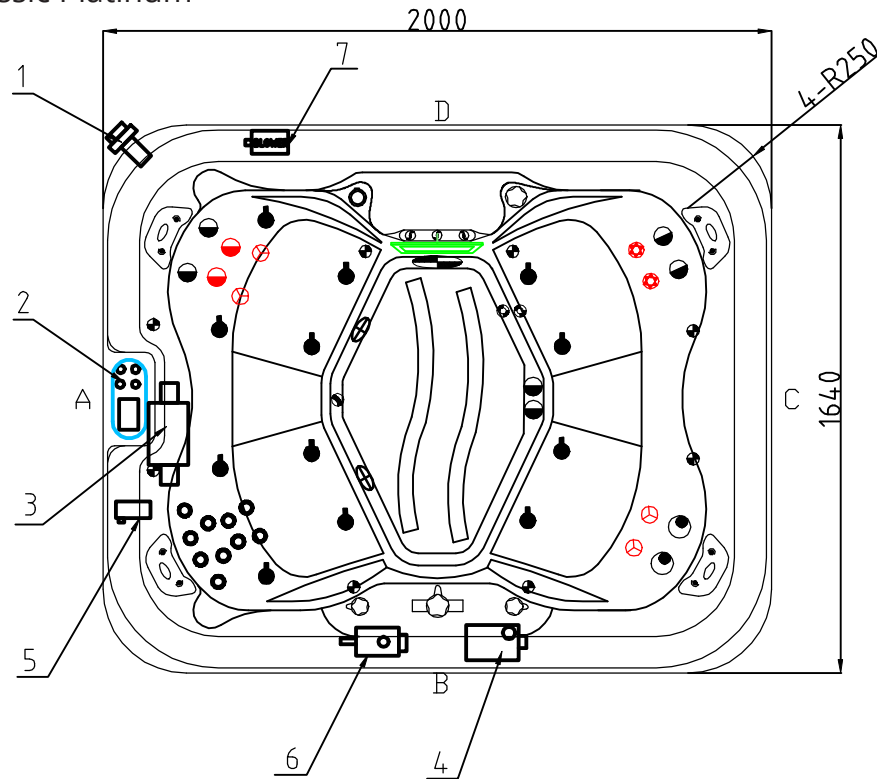

7		Blower	01.03.05.0564	1	pc
6		Circulation Pump	01.03.05.0525	1	pc
5		CP Ozone Generator	01.03.05.0035	1	pc
4		3HP Single Speed Pump	01.03.05.0502	1	pc
3		Control Box	01.03.05.0129	1	pc
2		Control Panel	01.03.05.0132	1	pc
1		Drain Valve	01.03.03.0450	1	pc
NO.	Icon	Description	Part #	Qty	Unit