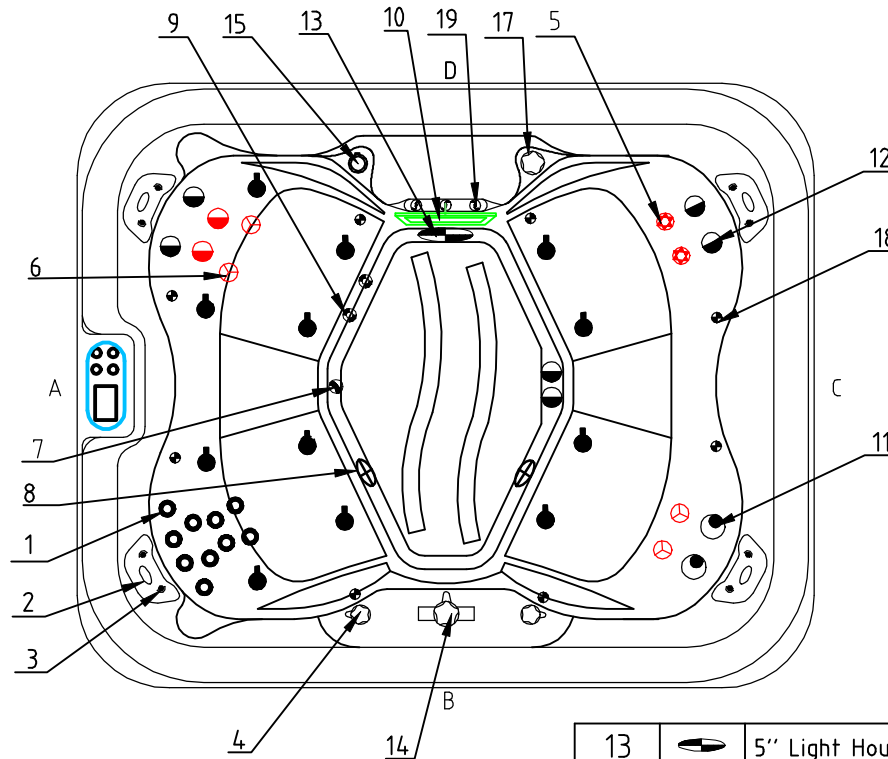

Californian Classic Platinum

Jet Fitting

Notes: Due to manufacturing tolerances, there could be some minor differences between the actual spa and the drawing above. If site planning is critical to such tolerances, be sure to measure your actual spa. All specifications are subject to change without notice. Some components may be optional on your spa.

13		5" Light Housing Without Holder	01.03.03.0108	1	pcs
12		Large 3" Jet Internal-Single Pulse	01.03.04.0160	8	pc
11		4" Jet Internal-Single Pulse	01.03.04.0162	2	pc
10		Twin cylinder skimmer	01.03.03.0737	1	pcs
9		Ozone Nozzle(Standard Grey)	01.03.03.0129	2	pc
8		2" Suction (full set)-Plastic Face	01.03.03.0248	2	pcs
7		Stainless steel Low Drain - 3/4" Slip	01.03.04.0342	1	pcs
6		3" Jet Internal-Directional	01.03.04.0159	4	pc
5		2" Jet Internal-Directional	01.03.04.0158	2	pc
4		1" Air Check Valve Assembly	01.03.03.0659	2	pcs
3		Headrest buckle with plastic nut	01.03.03.0497	8	pc
2		Butterfly Headrest-Light Grey	01.03.03.0377	4	pc
1		Large 1" Direct Jet Insert	01.03.04.0075	10	pc
NO.	Icon	Description	Part #	Qty	Unit

19		Roma Fountain	01.03.04.0129	3	pcs
18		MINI-LED light cover	01.03.03.0066	8	pc
17		Fountain Valve	01.03.03.0658	1	pcs
16		1" air injector assembly	01.03.04.0055	12	pc
15		Aromatherapy	01.03.03.0677	1	pc
14		2" Water Diverter Valve	01.03.03.0660	1	pcs
NO.	Icon	Description	Part #	Qty	Unit

Edition:26/7/2018

ZC.RX132.0001