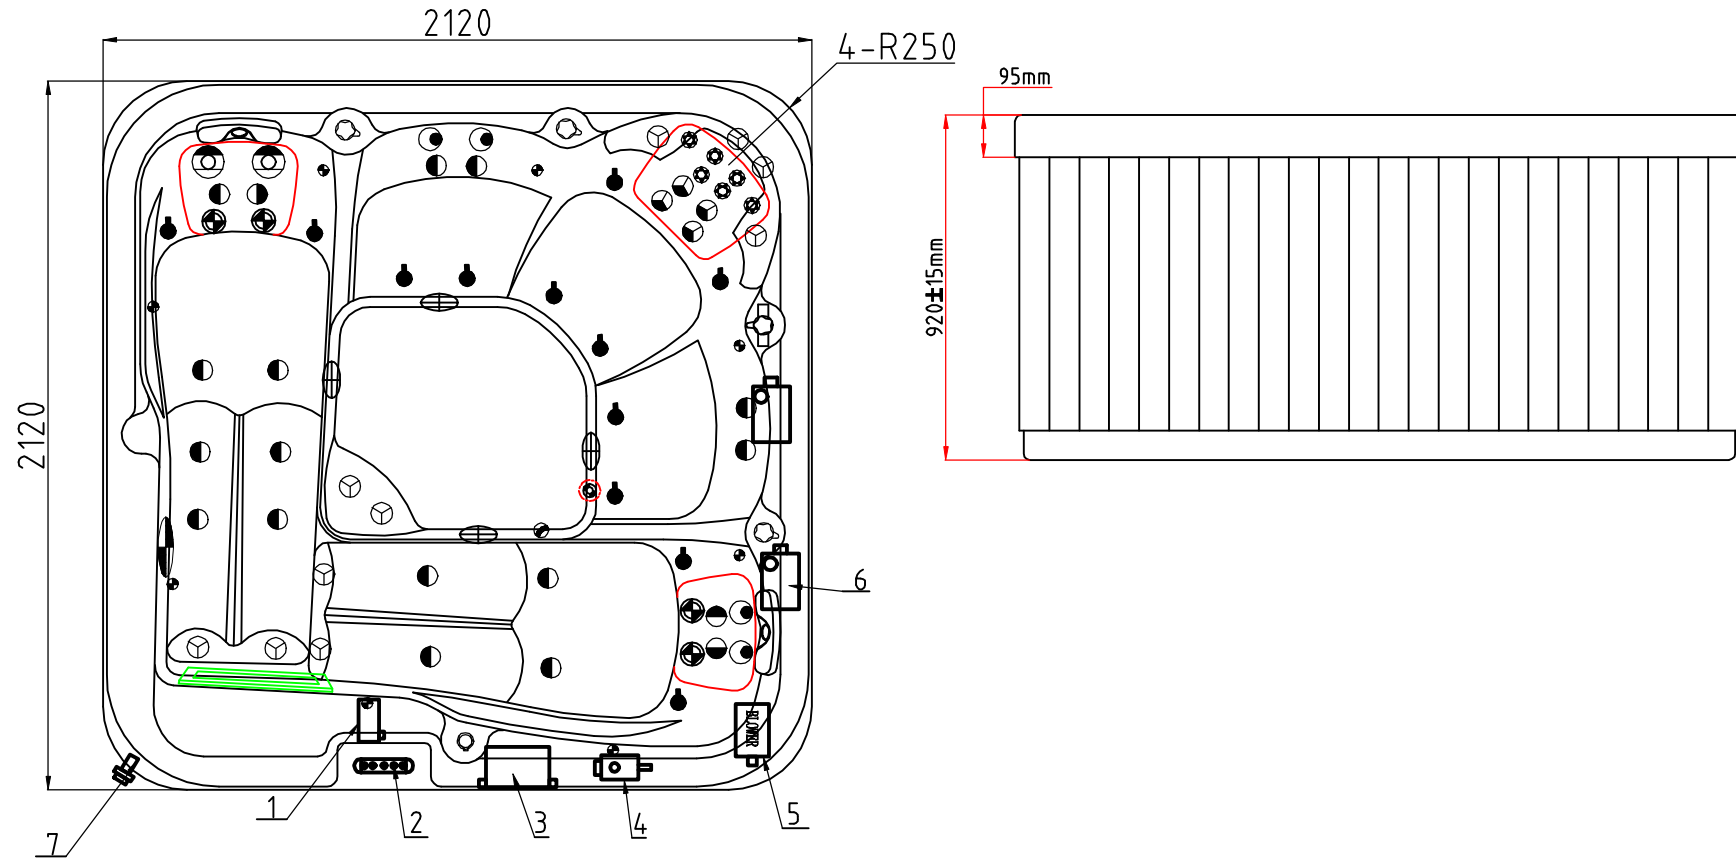

7		Drain Valve	01.03.03.0450	1	pc
6		3HP Single Speed Pump	01.03.05.0502	2	pc
5		Blower	01.03.05.0031	1	pc
4		Circulation Pump	01.03.05.0525	1	pc
3		Control Box	01.03.05.0687	1	pc
2		Control Panel	01.03.05.0689	1	pc
1		CP Ozone Generator	01.03.05.0035	1	pc
NO.	Icon	Description	Part #	Qty	Unit
			Edition:11/8/2018	ZC.RX570.0003