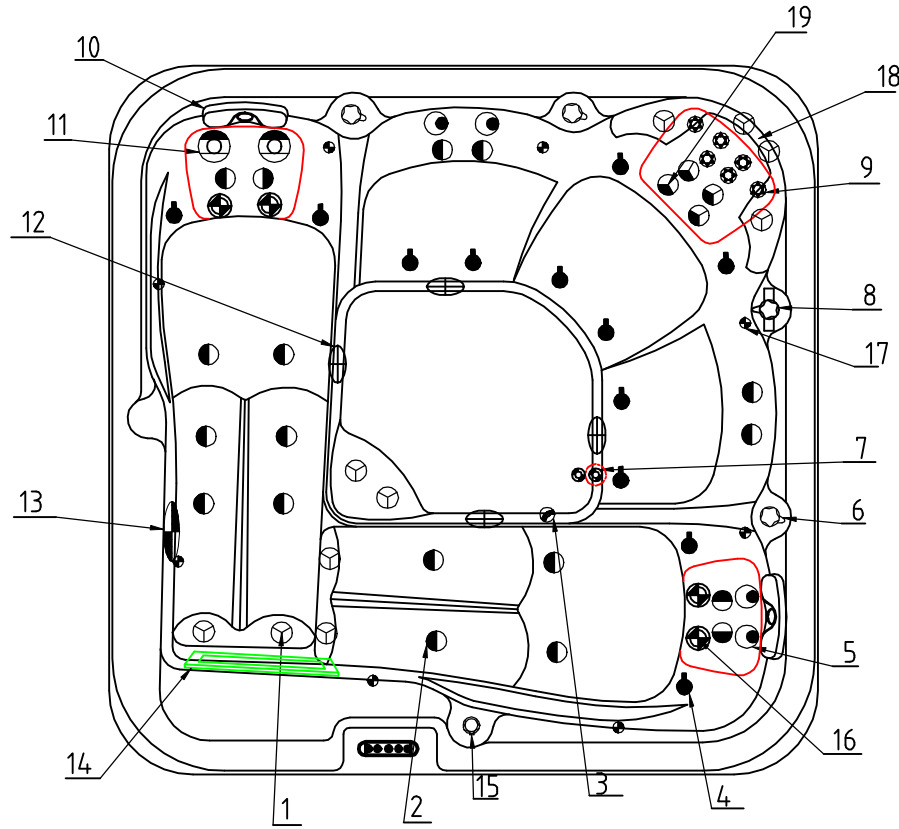

10		EVA Headrest-Butterfly	01.03.03.0377	2	pcs
19		Large 3" Jet Internal-Directional	01.03.04.0174	4	pc	9		2" Jet Internal-Directional	01.03.04.0158	6	pcs
18		EVA Headrest-U-shape	01.03.03.0376	1	pc	8		2" Water Diverter Valve	01.03.03.660	1	pcs
17		MINI-LED light cover	01.03.03.0066	8	pc	7		Ozone Injector - Carbon Grey	01.03.03.0129	2	pcs
16		4" Jet Internal-Directional	01.03.04.0187	4	pcs	6		1" Air Check Valve Assembly	01.03.03.659	3	pc
15		Aromatherapy Canister-T-Body	01.03.03.0677	1	pc	5		4" Jet Internal-Single Pulse	01.03.04.0162	4	pcs
14		Twin Cilinder Skimmer	01.03.03.0095	1	pc	4		1" Air Injector Assembly-Multi-Flow-SS Face	01.03.04.0076	12	pcs
13		5" Light Housing Without Holder	01.03.03.0108	1	pc	3		Stainless Steel Low Drain - 3/4" Slip	01.03.04.0099	1	pcs
12		2" Suction (full set) - SS Face	01.03.03.0228	4	pc	2		Large 3" Jet Internal-Single Pulse	01.03.04.0160	18	pcs
11		5" Jet Internal-Single Pulse	01.03.04.0164	2	pcs	1		3" Jet Internal-Directional	01.03.04.0159	10	pc
NO.	Icon	Description	Part #	Qty	Unit	NO.	Icon	Description	Part #	Qty	Unit