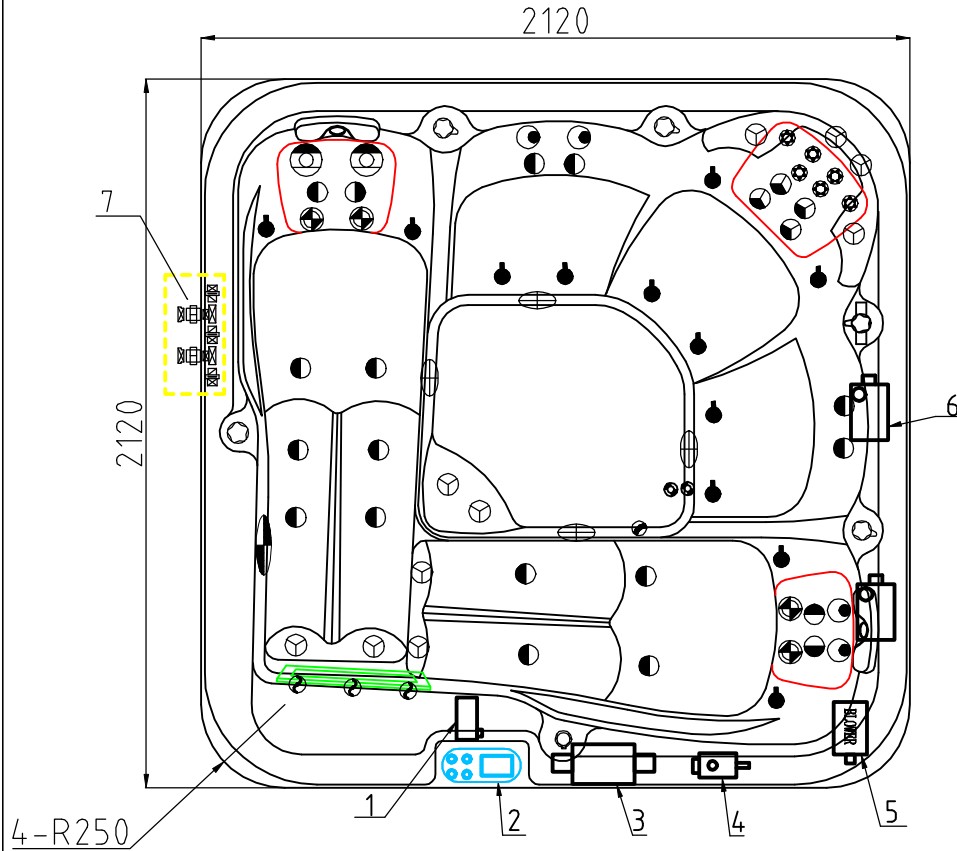

7		Heat Pump Ready Union		1	pc
6		3HP Single Speed Pump	01.03.05.0502	2	pc
5		Blower	01.03.05.0564	1	pc
4		Circulation Pump	01.03.05.0525	1	pc
3		Control Box	01.03.05.0130	1	pc
2		Control Panel	01.03.05.0133	1	pc
1		CP Ozone Generator	01.03.05.0035	1	pc
NO.	Icon	Description	Part #	Qty	Unit