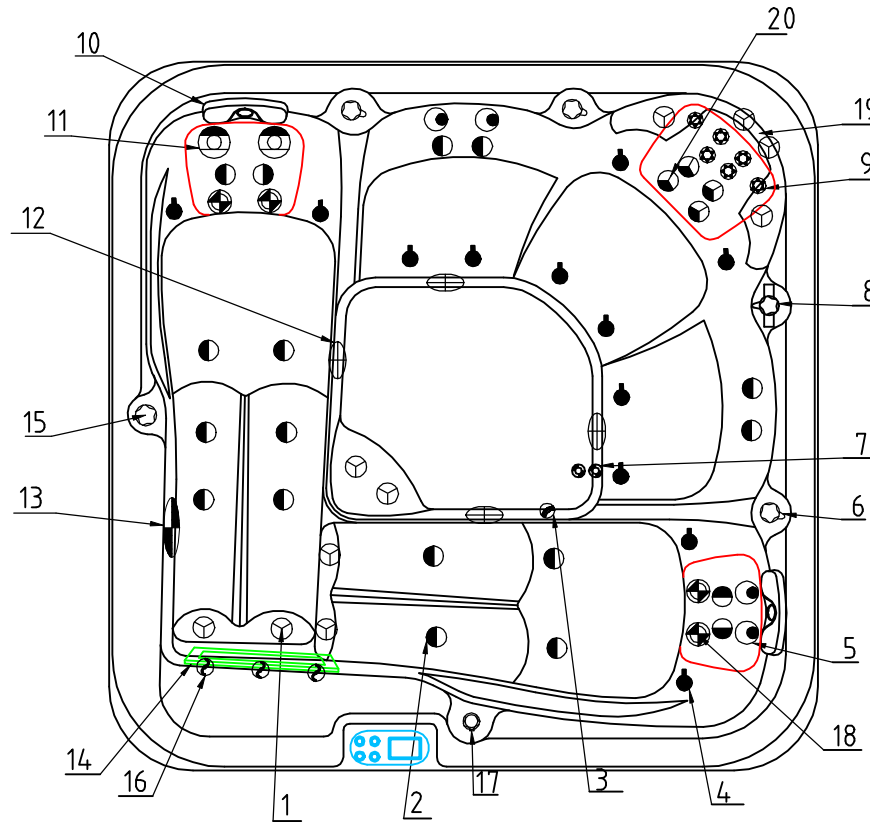

20		Large 3" Jet Internal-Directinal	01.03.04.0174	4	pc	10		EVA Headrest-Butterfly	01.03.03.0377	2	pcs
19		EVA Headrest-U-shape	01.03.03.0376	1	pc	9		2" Jet Internal-Directional	01.03.04.0158	6	pcs
18		4" Jet Internal-Directinal	01.03.04.0187	4	pcs	8		2" Water Diverter Valve	01.03.03.0660	1	pcs
17		Aromatherapy Canister-T-Body	01.03.03.0677	1	pc	7		Ozone Injector - Carbon Grey	01.03.03.0129	2	pcs
16		fountain	01.03.03.0129	3	pc	6		1" Air Check Valve Assembly	01.03.03.0659	3	pc
15		fountain Valve	01.03.03.0658	1	pc	5		4" Jet Internal-Single Pulse	01.03.04.0162	4	pcs
14		Twin Cilinder Skimmer	01.03.03.0737	1	pc	4		1" Air Injector Assembly-Multi-Flow-SS Face	01.03.04.0076	12	pcs
13		5" Light Housing Without Holder	01.03.03.0108	1	pc	3		Stainless Steel Low Drain - 3/4" Slip	01.03.04.0099	1	pcs
12		2" Suction (full set) - SS Face	01.03.03.0228	4	pc	2		Large 3" Jet Internal-Single Pulse	01.03.04.0160	18	pcs
11		5" Jet Internal-Single Pulse	01.03.04.0164	2	pcs	1		3" Jet Internal-Directinal	01.03.04.0159	10	pc
NO.	Icon	Description	Part #	Qty	Unit	NO.	Icon	Description	Part #	Qty	Unit