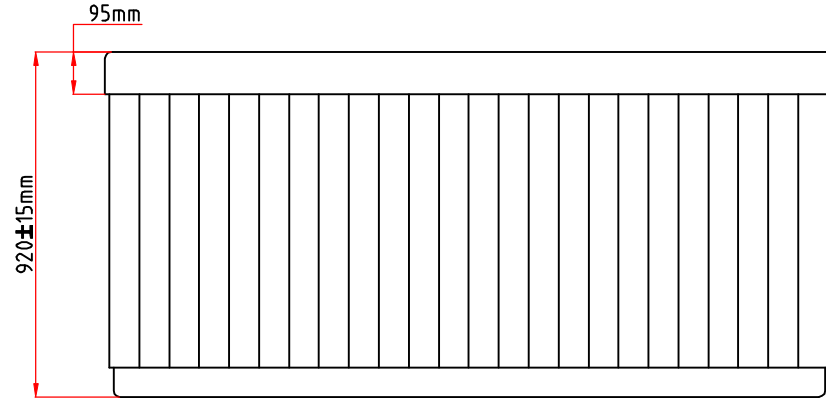

7		Heat Pump Ready Union		1	pc
6		3HP Single Speed Pump	01.03.05.0502	2	pc
5		Blower	01.03.05.0564	1	pc
4		Circulation Pump	01.03.05.0525	1	pc
3		Control Box	01.03.05.0130	1	pc
2		Control Panel	01.03.05.0133	1	pc
1		CP Ozone Generator	01.03.05.0035	1	pc
NO.	Icon	Description	Part #	Qty	Unit