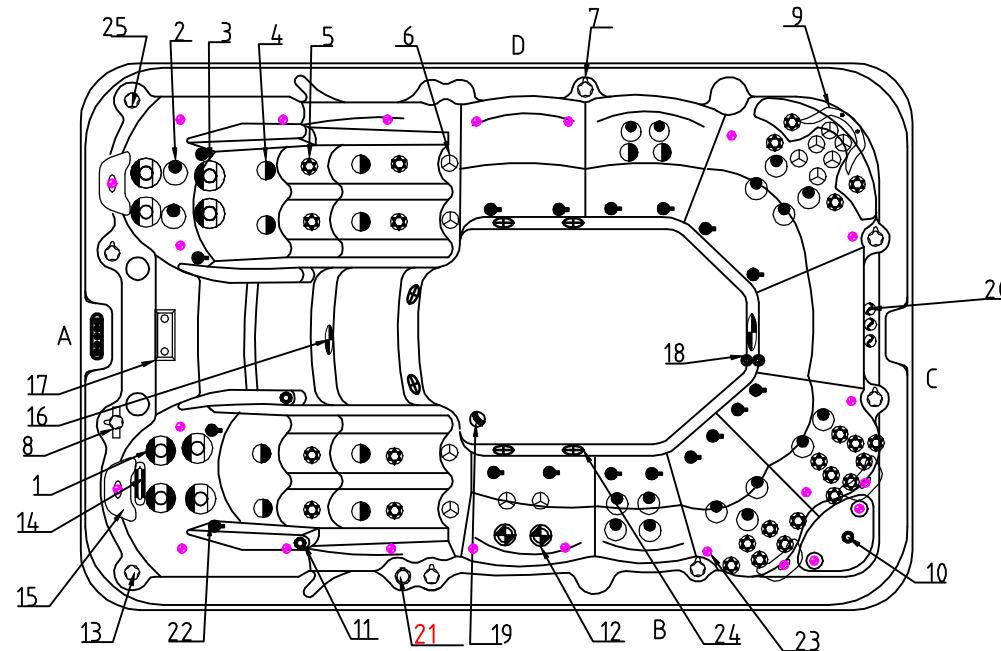

25		Fountain Valve	01.03.03.0658	1	pcs									
24		2" Suction (full set) - SS face	01.03.03.0228	6	PCS	12		4" Jet internal-Directinal	01.03.04.0187	2	pc			
23		MINI-LED light cover	01.03.03.0066	23	PC	11		Large 1" Direct Jet Internal	01.03.04.0075	2	pc			
22		1" air injector assembly	01.03.04.0076	18	pcs	10		Large 1" Direct Jet Internal-Plastic	01.03.04.0243	1	pc			
21		Aromatherapy	01.03.04.0326	1	pc	9		EVA Headrest-U-Shape	01.03.03.0376	1	pc			
20		Roma fountain	01.03.04.0129	3	PC	8		2" Water diverter valve	01.03.03.0660	1	pcs			
19		Star-Shape SS Bottom Drain	01.03.04.0099	1	pcs	7		1" Air Check Valve Assembly	01.03.03.0659	6	pc			
18		Ozone Injector	01.03.03.0129	2	pcs	6		3" Jet internal-Directinal	01.03.04.0159	12	PC			
17		Twin Cilinder Skimmer	01.03.03.0737	1	pc	5		2" Jet Internal-Directional	01.03.04.0158	26	pc			
16		5" Light housing without Holder	01.03.03.0108	2	PC	4		Large 3" Jet Single-Spin	01.03.04.0160	10	pc			
15		Butterfly Headrest	01.03.03.0748	4	pcs	3		5" Jet Single-Spin	01.03.04.0164	6	PC			
14		6 inch Waterfall Body	01.03.03.0109	1	PCS	2		4" Jet Single-Spin	01.03.04.0162	17	pc			
13		Waterfall Valve	01.03.03.0658	1	PCS	1		5" Jet Twin-Spin	01.03.04.0165	2	PC			
NO	ICON	DESCRIPTION	PART #	QTY	UNIT	NO	ICON	DESCRIPTION	PART #	QTY	UNIT