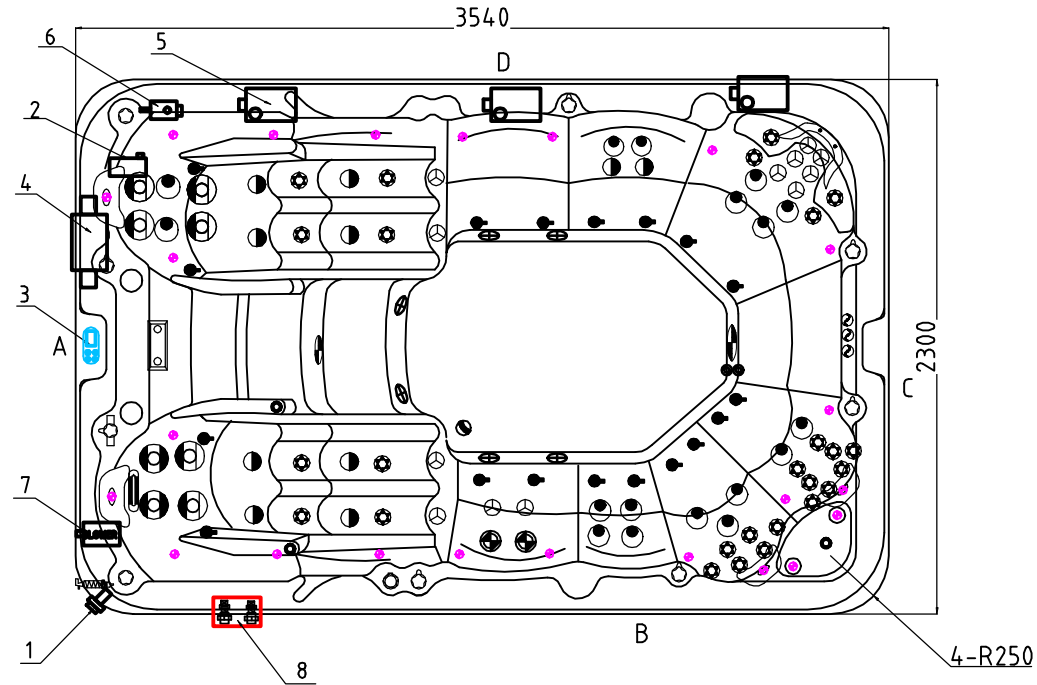

8		Heat Pump Ready Union		1	pc
7		Blower	01.03.05.0419	1	pcs
6		Circulation Pump	01.03.05.0525	1	pcs
5		Single Speed Pump	01.03.05.0552	3	pc
4		Control Box	01.03.05.0130	1	pc
3		Control Panel	01.03.05.0133	1	pc
2		CP Ozone Generator	01.03.05.0035	1	pcs
1		Drain Valve	01.03.03.0450	1	pc
NO	ICON	DESCRIPTION	PART #	QTY	UNIT