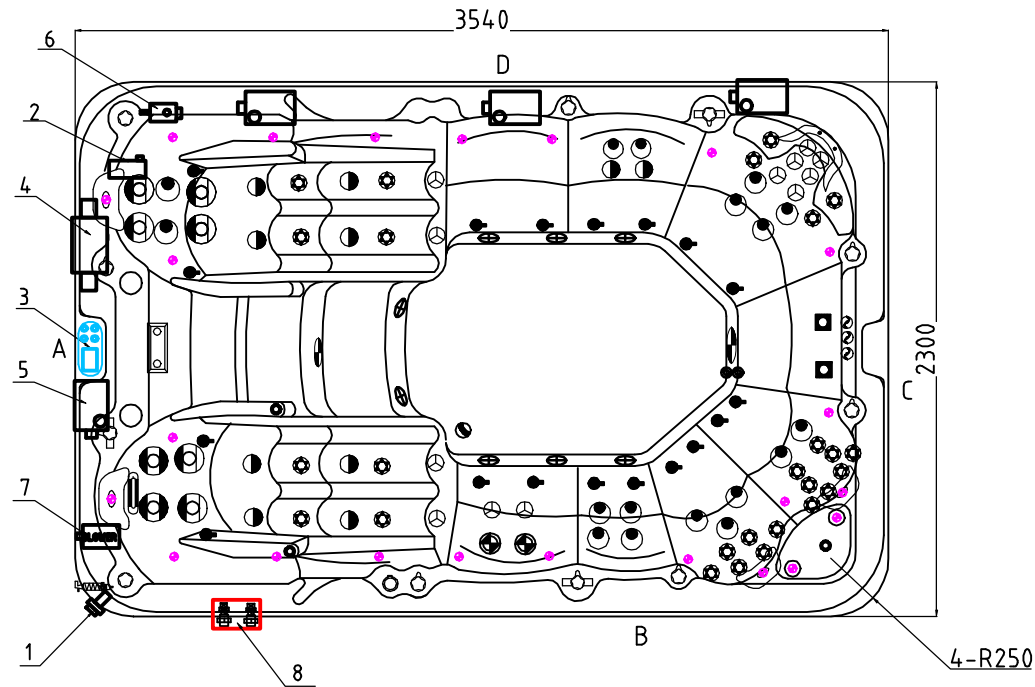

Whitehaven Elite Platinum

8		Heat Pump Ready Union		1	pc
7		Blower	01.03.05.0419	1	pcs
6		Circulation Pump	01.03.05.0525	1	pcs
5		2.5HP Single Speed Pump	01.03.05.0557	4	pc
4		Control Box	01.03.05.0131	1	pc
3		Control Panel	01.03.05.0134	1	pc
2		CP Ozone Generator	01.03.05.0035	1	pcs
1		Drain Valve	01.03.03.0450	1	pc
NO	ICON	DESCRIPTION	PART #	QTY	UNIT
			Edition:17/07/2018		ZC.AS35.0001