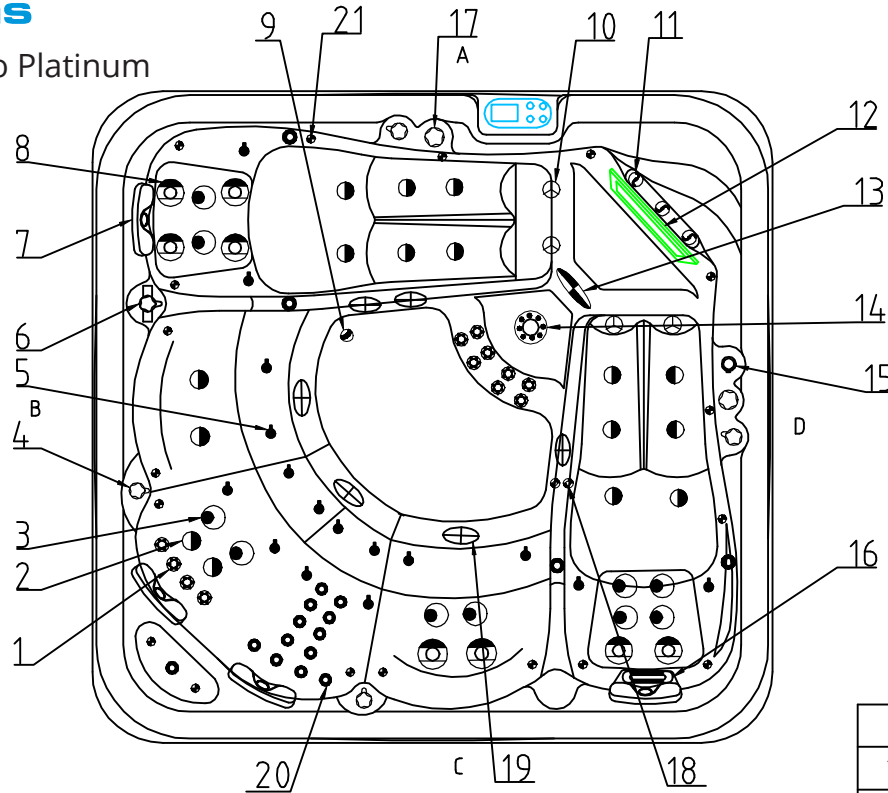

Monaco Pro Platinum

13		5" Light Housing Without Holder	01.03.03.0108	1	pcs
12		Double cylinder skimmer	01.03.03.0737	1	pcs
11		Roma Fountain	01.03.04.0129	3	pc
10		3" Jet Internal-Directional	01.03.04.0159	4	pc
9		Stainless steel Low Drain - 3/4" Slip	01.03.04.0342	1	pc
8		5" Jet Internal-Single Pulse	01.03.04.0164	8	pc
7		Butterfly Headrest-Light Grey	01.03.03.0377	4	pc
6		2" Water Diverter Valve	01.03.03.0660	1	pcs
5		1" air injector assembly	01.03.04.0055	16	pc
4		1" Air Check Valve Assembly	01.03.03.0659	4	pcs
3		4" Jet Internal-Single Pulse	01.03.04.0162	10	pc
2		Large 3" Jet Internal-Single Pulse	01.03.04.0160	16	pc
1		2" Jet Internal-Directional	01.03.04.0158	12	pc
NO.	Icon	Description	Part #	Qty	Unit

21		MINI-LED light cover	01.03.03.0066	18	pc
20		Large 1" Direct Jet Insert	01.03.04.0075	17	pc
19		2" Suction (full set)-Plastic Face	01.03.03.0248	6	pcs
18		Ozone Nozzle(Standard Grey)	01.03.03.0129	2	pc
17		1" air controller	01.03.03.0658	2	pcs
16		6" waterfall body	01.03.03.0109	1	pc
15		Aromatherapy	01.03.03.0677	1	pcs
14		5" Swimming Pool Torrent Nozzle	01.03.04.0113	1	pc
NO.	Icon	Description	Part #	Qty	Unit