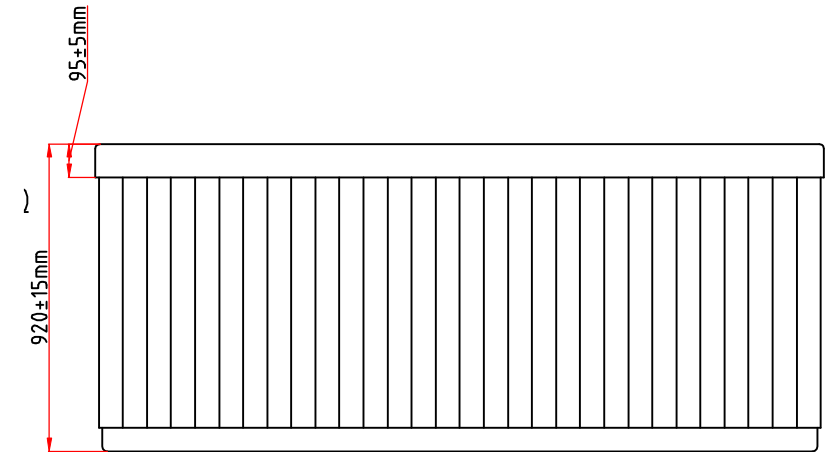

8		Heat Pump Ready Union		1	pc
7		Blower	01.03.05.0564	1	pc
6		Circulation Pump	01.03.05.0468	1	pc
5		CP Ozone Generator	01.03.05.0035	1	pc
4		3HP Single Speed Pump	01.03.05.0502	3	pc
3		Control Box	01.03.05.0130	1	pc
2		Control Panel	01.03.05.0133	1	pc
1		Drain Valve	01.03.03.0183	1	pc
NO.	Icon	Description	Part #	Qty	Unit