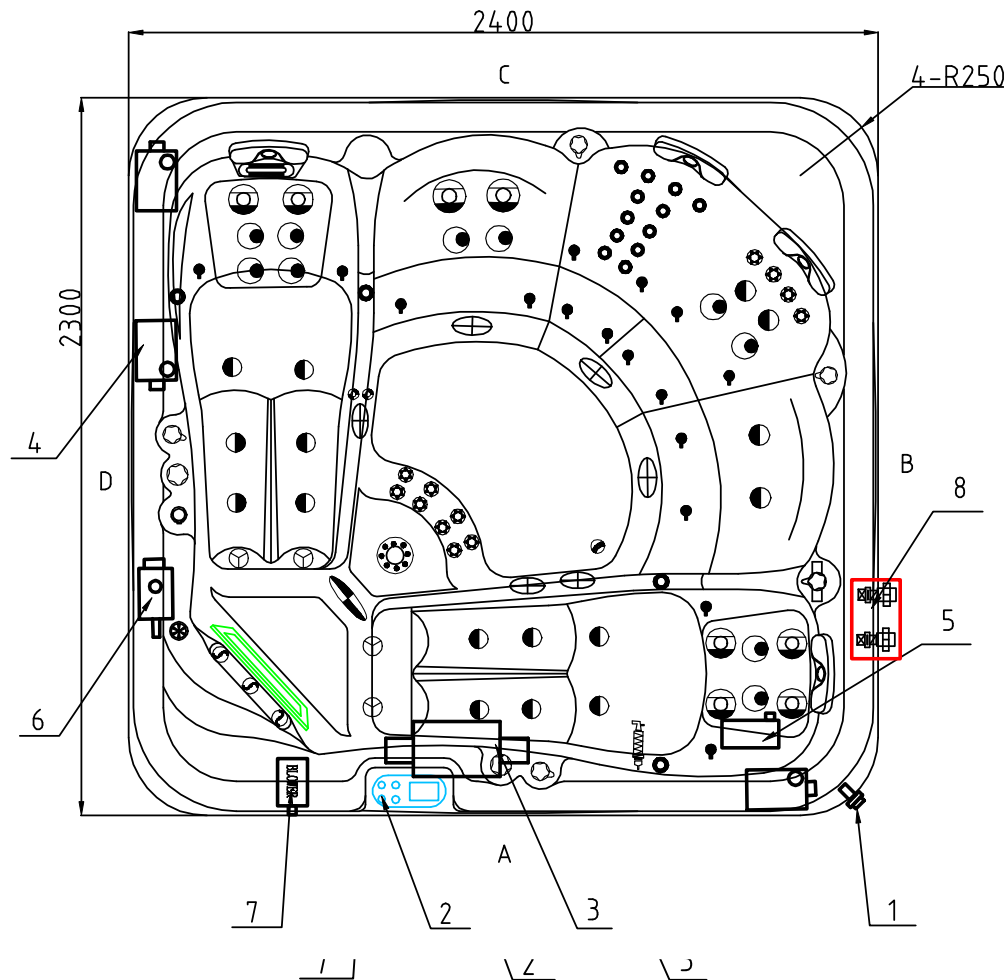

8		Heat Pump Ready Union		1	pc
7		Blower	01.03.05.0564	1	pc
6		Circulation Pump	01.03.05.0468	1	pc
5		CP Ozone Generator	01.03.05.0035	1	pc
4		3HP Single Speed Pump	01.03.05.0502	3	pc
3		Control Box	01.03.05.0130	1	pc
2		Control Panel	01.03.05.0133	1	pc
1		Drain Valve	01.03.03.0183	1	pc
NO.	Icon	Description	Part #	Qty	Unit