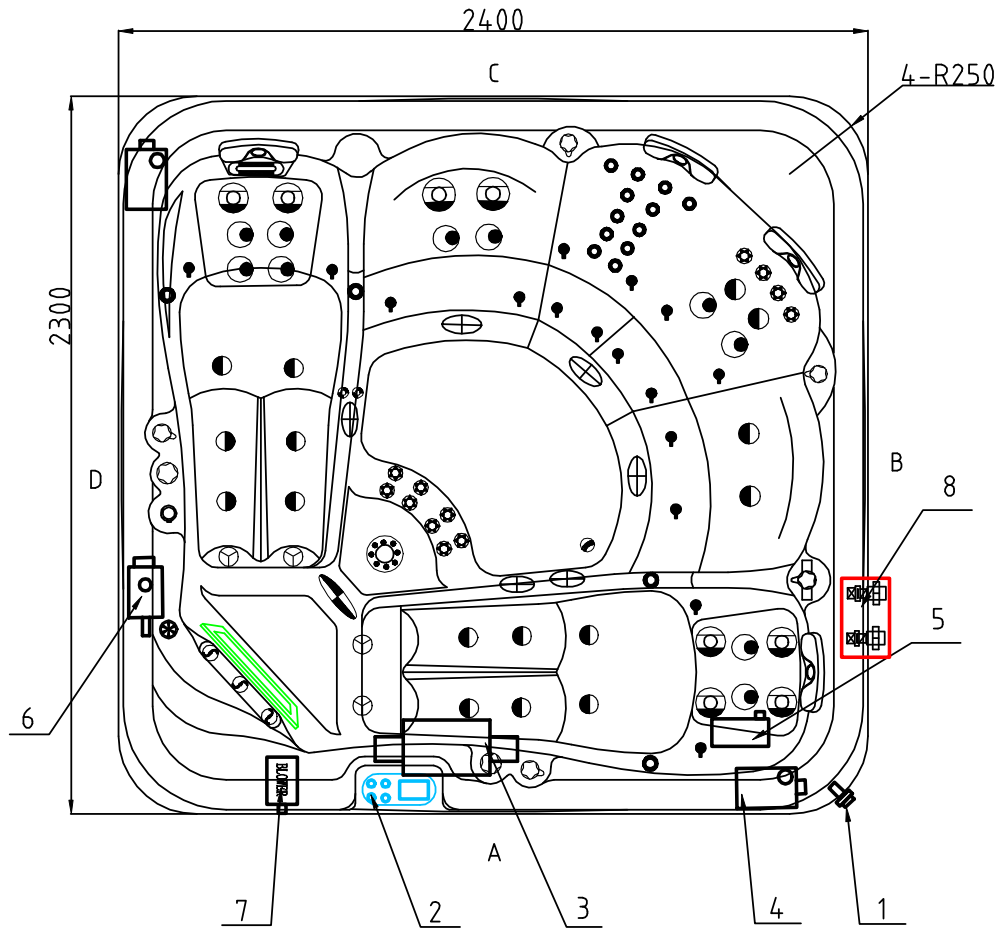

8		Heat Pump Ready Union		1	pc
7		Blower	01.03.05.0564	1	pc
6		Circulation Pump	01.03.05.0468	1	pc
5		CP Ozone Generator	01.03.05.0035	1	pc
4		Single Speed Pump	01.03.05.0502	2	pc
3		Control Box	01.03.05.0130	1	pc
2		Control Panel	01.03.05.0133	1	pc
1		Drain Valve	01.03.03.0183	1	pc
NO.	Icon	Description	Part #	Qty	Unit