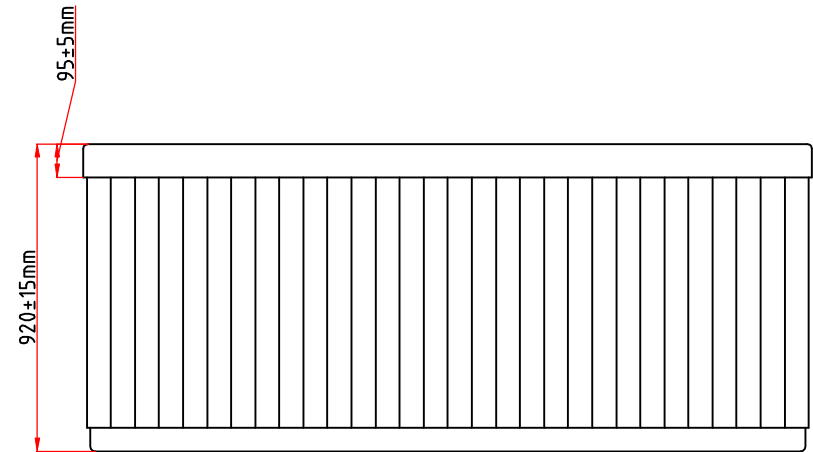

8		Heat Pump Ready Union		1	pc
7		Blower	01.03.05.0564	1	pc
6		Circulation Pump	01.03.05.0468	1	pc
5		CP Ozone Generator	01.03.05.0035	1	pc
4		Single Speed Pump	01.03.05.0502	2	pc
3		Control Box	01.03.05.0130	1	pc
2		Control Panel	01.03.05.0133	1	pc
1		Drain Valve	01.03.03.0183	1	pc
NO.	Icon	Description	Part #	Qty	Unit