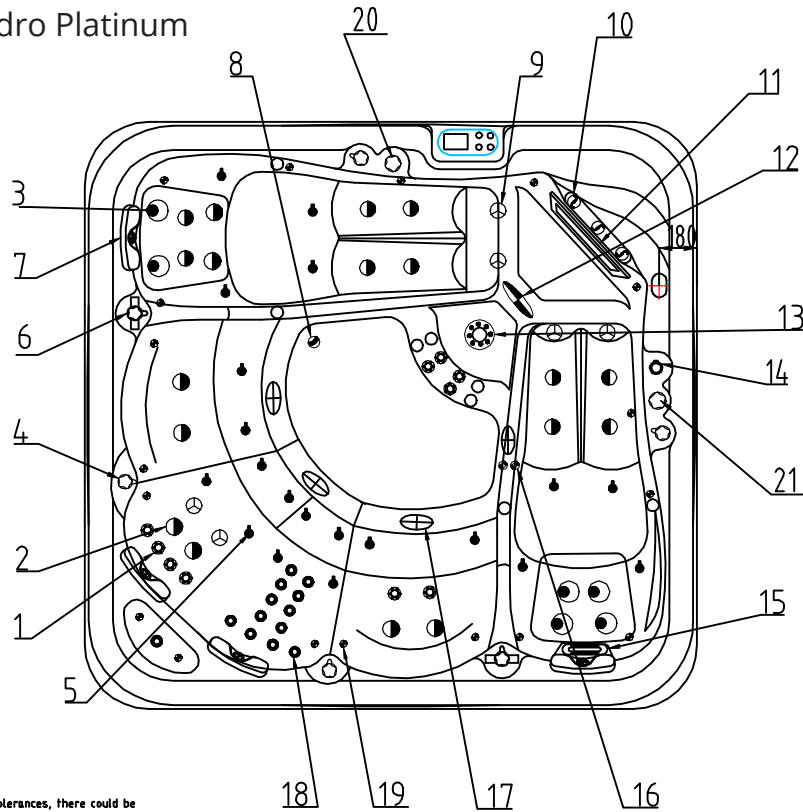

Notes: Due to manufacturing tolerances, there could be some minor differences between the actual spa and the drawing above. If site planning is critical to such tolerances, be sure to measure your actual spa. All specifications are subject to change without notice. Some components may be optional on your spa.

Monaco Hydro Platinum

Notes: Due to manufacturing tolerances, there could be some minor differences between the actual spa and the drawing above. If site planning is critical to such tolerances, be sure to measure your actual spa. All specifications are subject to change without notice. Some components may be optional on your spa

13		5" Swimming Pool Torrent Nozzle	01.03.04.0113	1	pcs
12		5" Light Housing Without Holder	01.03.03.0108	1	pcs
11		Double cylinder skimmer	01.03.03.0737	1	pc
10		Roma Fountain	01.03.04.0129	3	pc
9		3" Jet Internal-Directional	01.03.04.0159	6	pc
8		Stainless steel Low Drain - 3/4" Slip	01.03.04.0342	1	pc
7		Butterfly Headrest-Light Grey	01.03.03.0377	4	pc
6		2" Water Diverter Valve	01.03.03.0660	2	pcs
5		1" air injector assembly	01.03.04.0055	20	pc
4		1" Air Check Valve Assembly	01.03.03.0659	4	pcs
3		4" Jet Internal-Single Pulse	01.03.04.0162	6	pc
2		Large 3" Jet Internal-Single Pulse	01.03.04.0160	18	pc
1		2" Jet Internal-Directional	01.03.04.0158	10	pc
NO.	Icon	Description	Part #	Qty	Unit

20		Waterfall Valve	01.03.03.0658	2	pc
19		MINI-LED light cover	01.03.03.0066	18	pcs
18		Large 1" Direct Jet Insert(S.S Face)	01.03.04.0075	13	pc
17		2" Suction (full set)-Plastic Face	01.03.03.0248	4	pcs
16		Ozone Nozzle(Standard Grey)	01.03.03.0129	2	pc
15		6" waterfall body	01.03.03.0109	1	pcs
14		Aromatherapy	01.03.03.0677	1	pc
NO.	Icon	Description	Part #	Qty	Unit