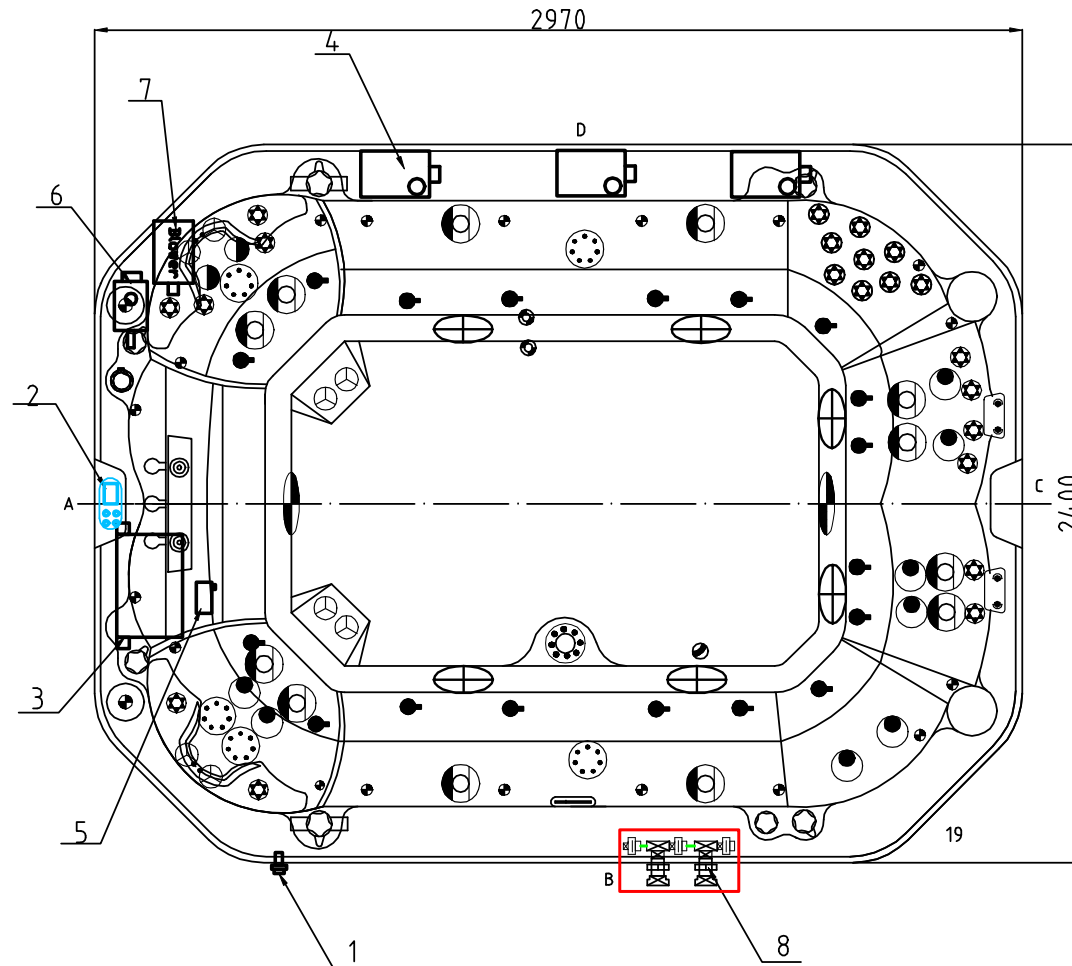

8		Heat Pump Ready Union		1	pc
7		Blower	01.03.05.0564	1	pc
6		Circulation Pump	01.03.05.0525	1	pc
5		CP Ozone Generator	01.03.05.0035	1	pc
4		Single Speed Pump	01.03.05.0502	3	pc
3		Control Box	01.03.05.0130	1	pc
2		Control Panel	01.03.05.0133	1	pc
1		Drain Valve	01.03.03.0450	1	pc
NO.	Icon	Description	Part #	Qty	Unit