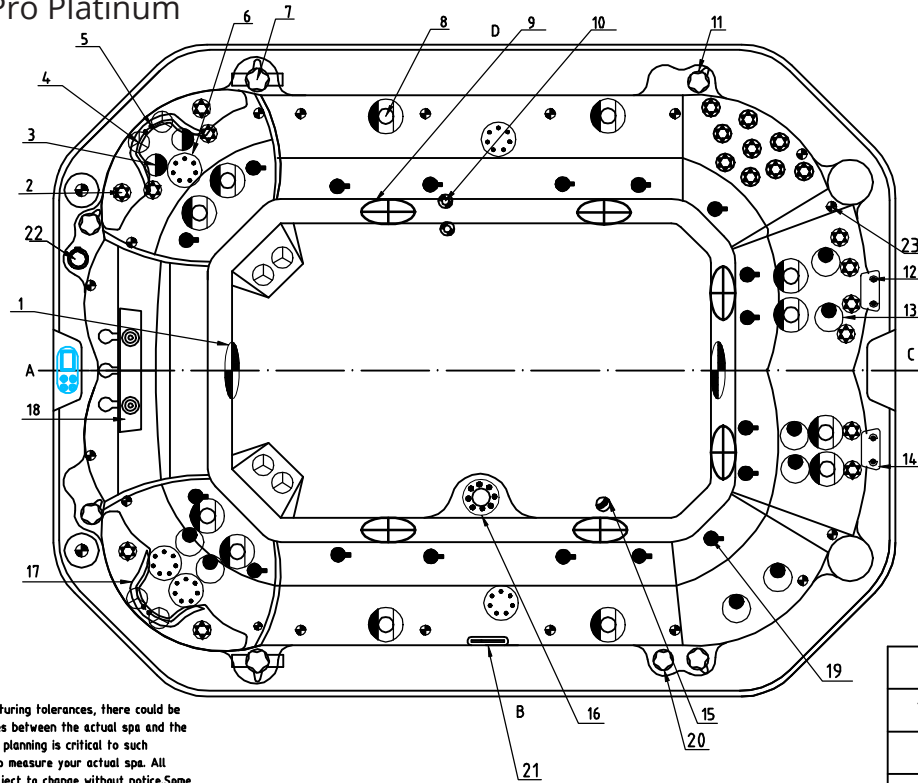

Islander Pro Platinum

13		4" Jet Internal-Single Pulse	01.03.04.0162	8	pc
12		Headrest buckle with plastic nut	01.03.03.0497	4	pc
11		1" Air Check Valve Assembly	01.03.03.0659	4	pcs
10		Ozone Nozzle(Standard Grey)	01.03.03.0129	2	pc
9		2" Suction (full set)-Plastic Face	01.03.03.0248	6	pcs
8		5" Jet Internal-Single Pulse	01.03.04.0164	12	pc
7		2" Water Diverter Valve	01.03.03.0660	2	pcs
6		5" Jet Internal-Twin Pulse	01.03.04.0165	5	pc
5		EVA Headrest connector-female	01.03.03.0413	4	pc
4		3" Jet Internal-Directional	01.03.04.0159	8	pc
3		Large 3" Jet Internal-Single Pulse	01.03.04.0160	2	pc
2		2" Jet Internal-Directional	01.03.04.0158	21	pc
1		5" Light Housing Without Holder	01.03.03.0108	2	pcs
NO.	Icon	Description	Part #	Qty	Unit

23		MINI-LED light cover	01.03.03.0066	20	pc
22		Aromatherapy	01.03.03.0677	1	pcs
21		6" waterfall body	01.03.03.0109	1	pc
20		Waterfall Valve	01.03.03.0658	1	pcs
19		1" air injector assembly	01.03.04.0055	18	pc
18		Double cylinder skimmer	01.03.03.0737	1	pcs
17		EVA Headrest-Neck&shoulder	01.03.03.0082	2	pc
16		5" Swimming pool torrent nozzle	01.03.04.0365	1	pc
15		Stainless steel Low Drain - 3/4" Slip	01.03.04.0342	1	pcs
14		EVA Headrest-Trapeziform	01.03.03.0375	2	pc
NO.	Icon	Description	Part #	Qty	Unit