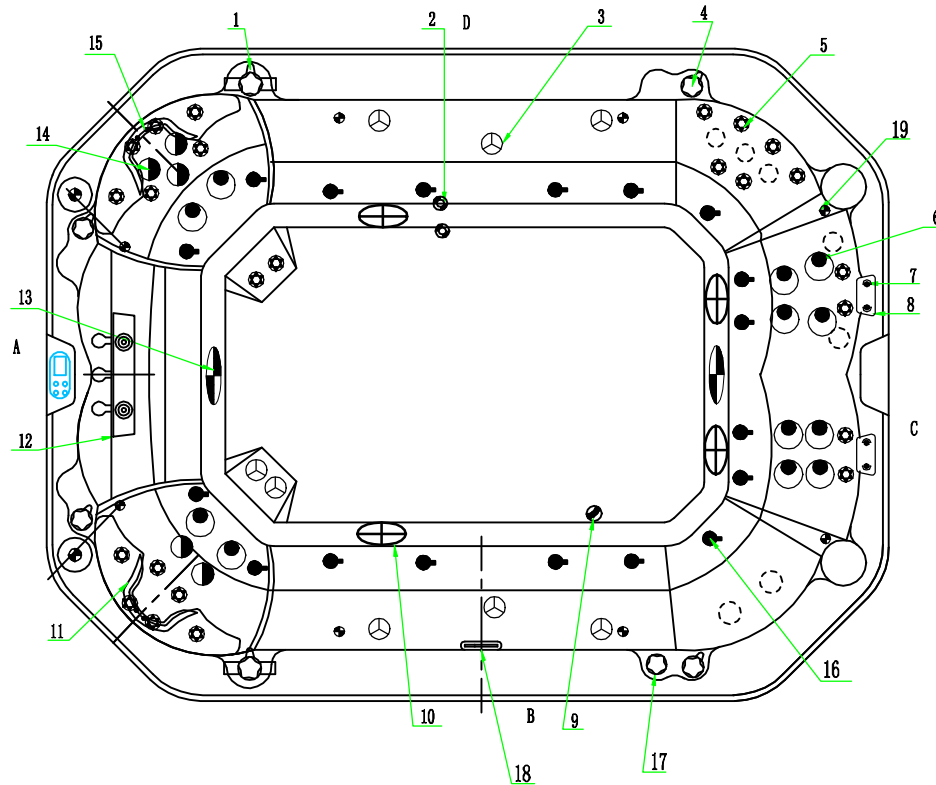

Notes: Due to manufacturing tolerances, there could be some minor differences between the actual spa and the drawing above. If site planning is critical to such tolerances, be sure to measure your actual spa. All specifications are subject to change without notice. Some components may be optional on your spa

Notes:Due to manufacturing tolerances, there could be some minor differences between the actual spa and the drawing above. If site planning is critical to such tolerances, be sure to measure your actual spa. All specifications are subject to change without notice. Some components may be optional on your spa

19		MINI-LED light cover	10	pcs
18		Waterfall	1	pcs
17		Waterfall Valve	1	pcs
16		1" air injector assembly	18	pcs
15		EVA Headrest connector-female	4	pcs
14		Large 3" Jet Internal-Single Pulse	5	pcs
13		5" Light Housing Without Holder	2	pcs
12		Double cylinder skimmer	1	pcs
11		EVA Headrest-Neck&shoulder	2	pcs
10		2" Suction (full set)-Plastic Face	4	pcs
9		Stainless steel Low Drain - 3/4" Slip	1	pcs
8		EVA Headrest-Trapeziform	2	pcs
7		Headrest buckle with plastic nut	4	pcs
6		4" Jet Internal-Single Pulse	12	pcs
5		2" Jet Internal-Directional	24	pcs
4		1" Air Check Valve Assembly	4	pcs
3		3" Jet Internal-Directional	8	pcs
2		Ozone Nozzle(Standard Grey)	2	pcs
1		2" Water Diverter Valve	2	pcs
NO.	Icon	Description	Qty	Unit