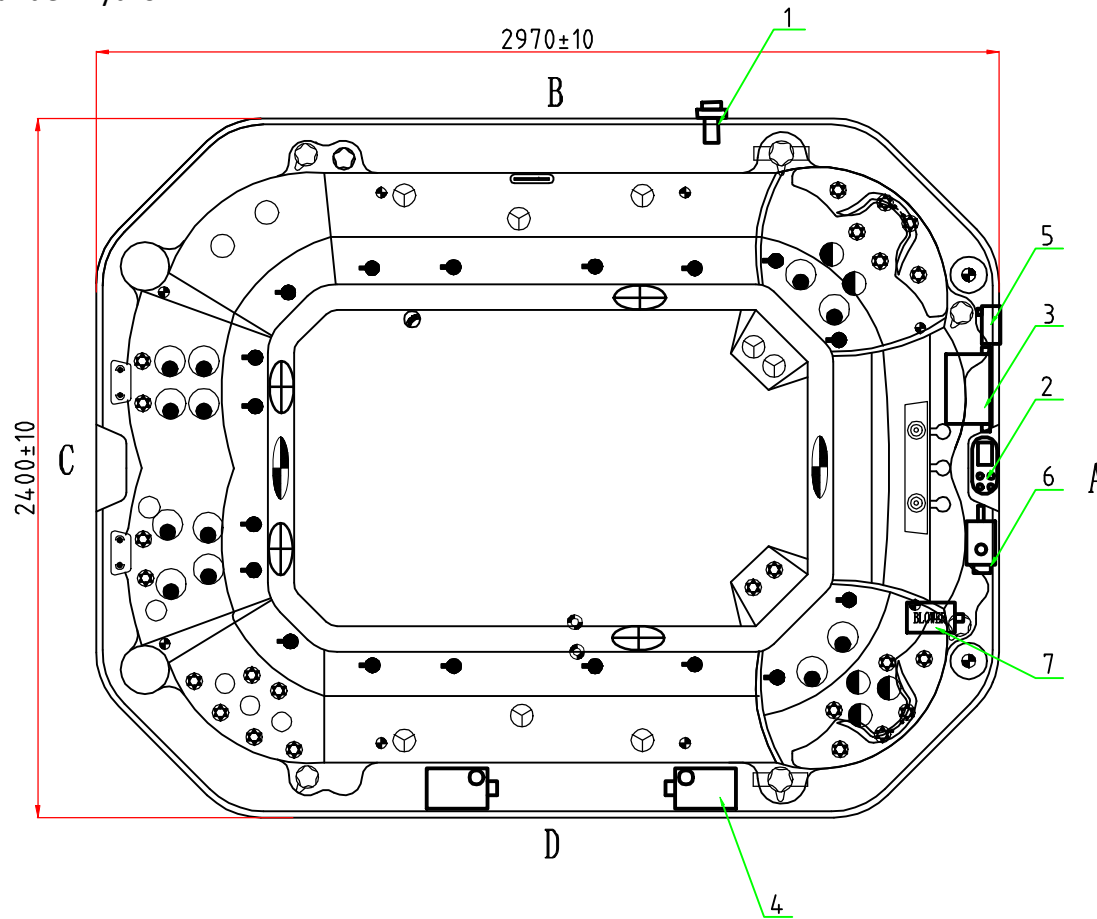

Notes: Due to manufacturing tolerances, there could be some minor differences between the actual spa and the drawing above. If site planning is critical to such tolerances, be sure to measure your actual spa. All specifications are subject to change without notice. Some components may be optional on your spa

Notes:Due to manufacturing tolerances, there could be some minor differences between the actual spa and the drawing above. If site planning is critical to such tolerances, be sure to measure your actual spa. All specifications are subject to change without notice. Some components may be optional on your spa

19		MINI-LED light cover	10	pcs
18		Waterfall	1	pcs
17		Waterfall Valve	1	pcs
16		1" air injector assembly	18	pcs
15		EVA Headrest connector-female	4	pcs
14		Large 3" Jet Internal-Single Pulse	5	pcs
13		5" Light Housing Without Holder	2	pcs
12		Double cylinder skimmer	1	pcs
11		EVA Headrest-Neck&shoulder	2	pcs
10		2" Suction (full set)-Plastic Face	4	pcs
9		Stainless steel Low Drain - 3/4" Slip	1	pcs
8		EVA Headrest-Trapeziform	2	pcs
7		Headrest buckle with plastic nut	4	pcs
6		4" Jet Internal-Single Pulse	12	pcs
5		2" Jet Internal-Directional	24	pcs
4		1" Air Check Valve Assembly	4	pcs
3		3" Jet Internal-Directional	8	pcs
2		Ozone Nozzle(Standard Grey)	2	pcs
1		2" Water Diverter Valve	2	pcs
NO.	Icon	Description	Qty	Unit