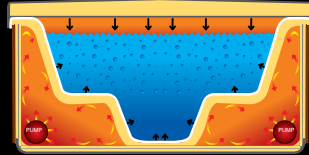

WORLD LEADERS IN SWIM SPA TECHNOLOGY

Pro model shown

	3 Pump PRO	4 Pump ELITE
Swim Jets (P=Power Flow R=River Flow)	3 x P	2 x P + 2 x R
High Performance Pumps	3 x 3 HP	2 x 4 HP + 2 x 3 HP
Seats	3	3
Total Massage Jets	58	58
Hydrotherapy Jets	46	46
Air Massage Jets	12	12
Stand Up Massage Wall	Yes	Yes
Power Saver Filter Pump	1	1
Pump for Air Massage Jets	1	1
Recliner Lounge	-	-
Spa Net Control System	SV3	SV3
Extra Large Variable Output Heater	6 Kw	6 Kw
Huge Four Cartridge Filter System	Yes	Yes
High Density Lockable Cover	Yes	Yes
INCLUDES PLATINUM PACK		
Swim Pole Swim System	✓	✓
Hand Rail & Exercise Band	✓	✓
Water Level LED Lighting	✓	✓
Backlit Controls & Headrests	✓	✓
3 x Backlit Roman Waterfalls	✓	✓
Easy Care Ozone System	✓	✓
Stainless Steel Jet Trims	✓	✓
Heat Pump Connections	✓	✓
Liquid Aromatherapy System	✓	✓
VALUE OF PLATINUM PACK	\$3,490	\$3,490

HIGH FLOW & TARGETTED RESISTANCE

- Correct jet positioning is crucial - low or wide jets waste flow
- Full flow 50mm swim jets with NO restrictors
- 1 pump per jet - powering 2 jets from 1 pump doesn't work

SWIM POLE SWIM SYSTEM

- Great for kids and aerobic training
- Fantastic alternative swimming system

EXERCISE HANDRAIL

- For leg exercises and learning to swim

STAND UP MASSAGE WALL

- Stand Up Massage Wall for a Full Body Massage

POWER SAVER TECHNOLOGY

Save more than \$3,000 over the life of your spa

POWER SAVER INSULATION SYSTEM

- Multiple layers of insulation on the sides and base of the spa stops heat loss from the cabinet
- 1 inch thick foam on the shell (3 x most spas)
- High density cover stops heat loss from above
- "No gap" cabinet keeps heat in and cold air out