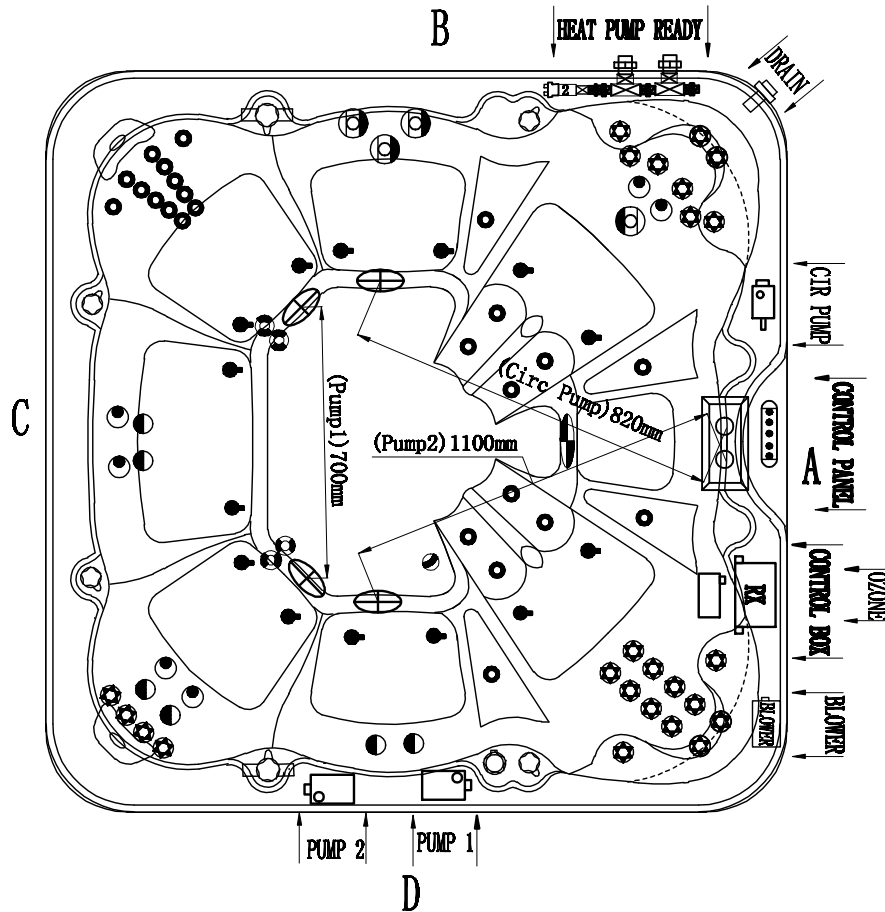

# Hamilton Hydro

## Hamilton Hydro (SM-7301)

**Notes:** Due to manufacturing tolerances, there could be some minor differences between the actual spa and the drawing above. If site planning is critical to such tolerances, be sure to measure your actual spa. All specifications are subject to change without notice. Some components may be optional on your spa

8		6" Waterfall	1	pcs
7		5" Single Pulse Jet	4	pcs
6		Bottom Drain	1	pc
5		Air Jet	14	pcs
4		Large 3" Single Pulse Jet	6	pcs
3		4" Single Pulse Jet	6	pcs
2		Large 1" Jet Directional	24	pcs
1		2" Jet Directional	24	pcs
NO.	Icon	Description	Qty	Unit
Edition:06/20/2016			ZC. SM7301.0024	