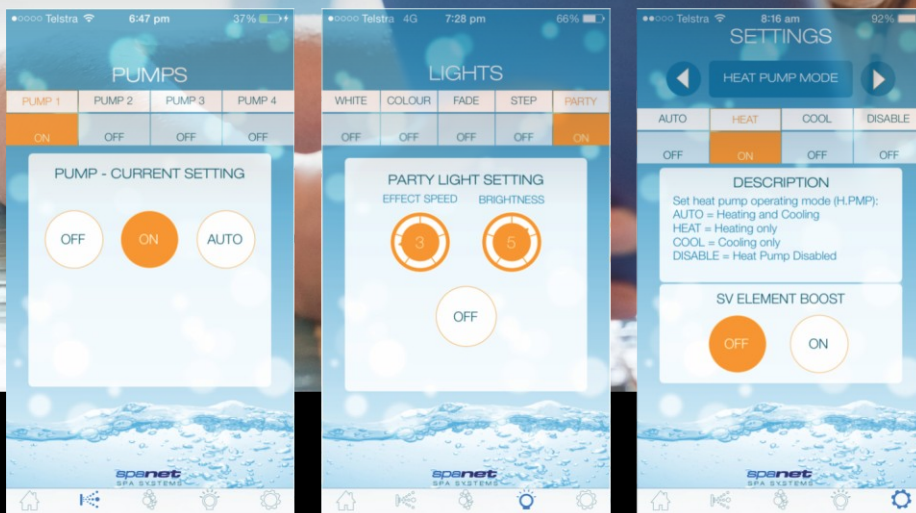

The SV SmartSTREAM WiFi module and SV spaLINK app allow you to connect to, and take control of your spa, locally or remotely via a WiFi, 3G or 4G network, providing access to your spa from any location at any time.

The SV spaLINK app for your smart device becomes a wireless remote for your spa enabling complete control over all spa accessories including pumps, air blowers, and LED spa lights and lighting effects.

In addition the app provides total control over every possible spa configuration setting. There are no shortened menus or minimal access to limited settings. The SV spaLINK app allows complete adjustment of all spa control settings as if you were standing in front of the spa.

Simple to use touch screen menus make adjusting the temperature, selecting your desired heating mode, programming filtration, sleep or power save timers and other such settings a breeze. Even if you have never owned or used a spa pool before, from the moment you open the app you'll be driving the spa like you were a professional.