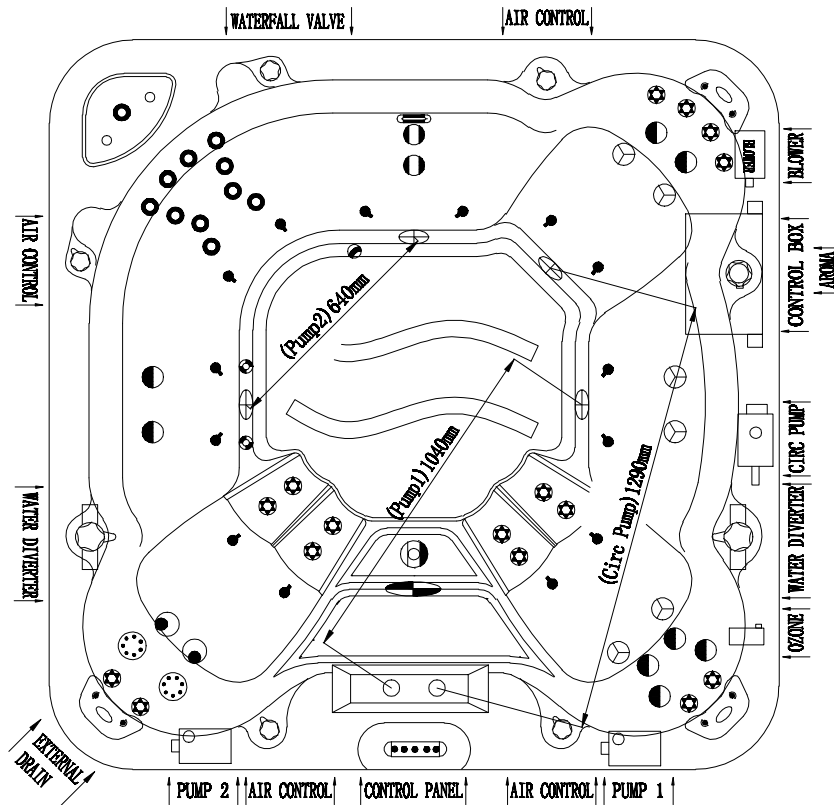

Tuscany XL/ST Hydro (RX531)

Notes: Due to manufacturing tolerances, there could be some minor differences between the actual spa and the drawing above. If site planning is critical to such tolerances, be sure to measure your actual spa. All specifications are subject to change without notice. Some components may be optional on your spa

| | | | | |
|----|--|-----------------------------------|----|-----|
| 10 | | Large 3" Jet twin spin | 2 | pcs |
| 9 | | 3" Jet Directional | 6 | pcs |
| 8 | | 6" Waterfall | 1 | pc |
| 7 | | Air Jet | 14 | pcs |
| 6 | | 4" Single Pulse Jet | 2 | pcs |
| 5 | | Large 3" Single Pulse Jet | 8 | pcs |
| 4 | | 5" Single Pulse Jet | 1 | pc |
| 3 | | 5" Multi-port Face Twin Pulse Jet | 2 | pcs |
| 2 | | 1" Jet | 11 | pcs |
| 1 | | 2" Jet Directional | 16 | pcs |