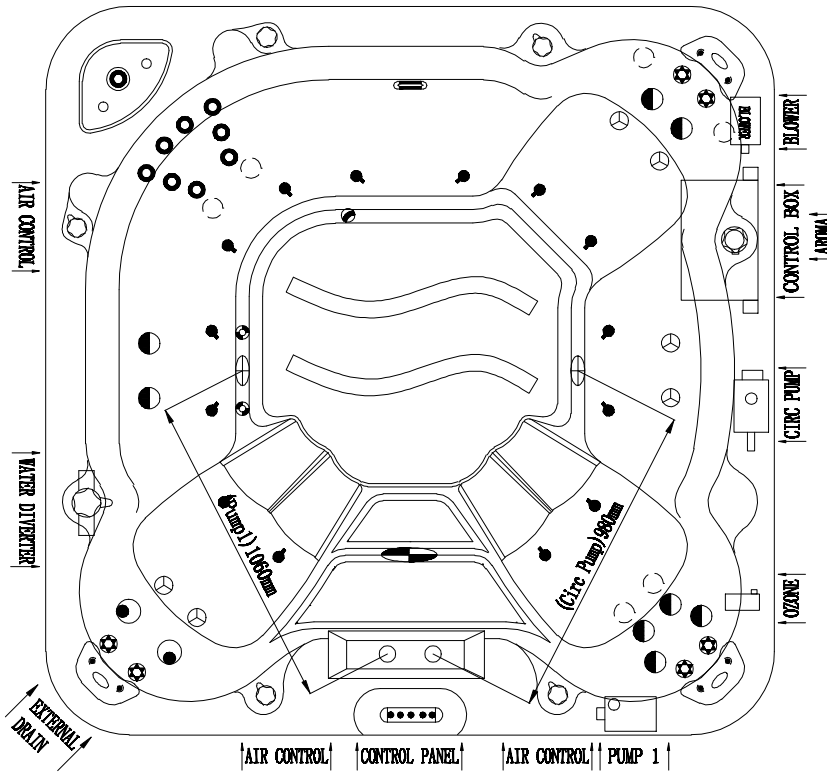

Tuscany XL/ST Classic (RX531S)

Notes: Due to manufacturing tolerances, there could be some minor differences between the actual spa and the drawing above. If site planning is critical to such tolerances, be sure to measure your actual spa. All specifications are subject to change without notice. Some components may be optional on your spa

7		3" Jet Directional	6	pcs
6		6" Waterfall	1	pc
5		Air Jet	14	pcs
4		4" Single Pulse Jet	2	pc
3		Large 3" Single Pulse Jet	8	pcs
2		1" Jet	9	pcs
1		2" Jet Directional	6	pcs
Edition:06/20/2016			ZC.RX531S.0034	