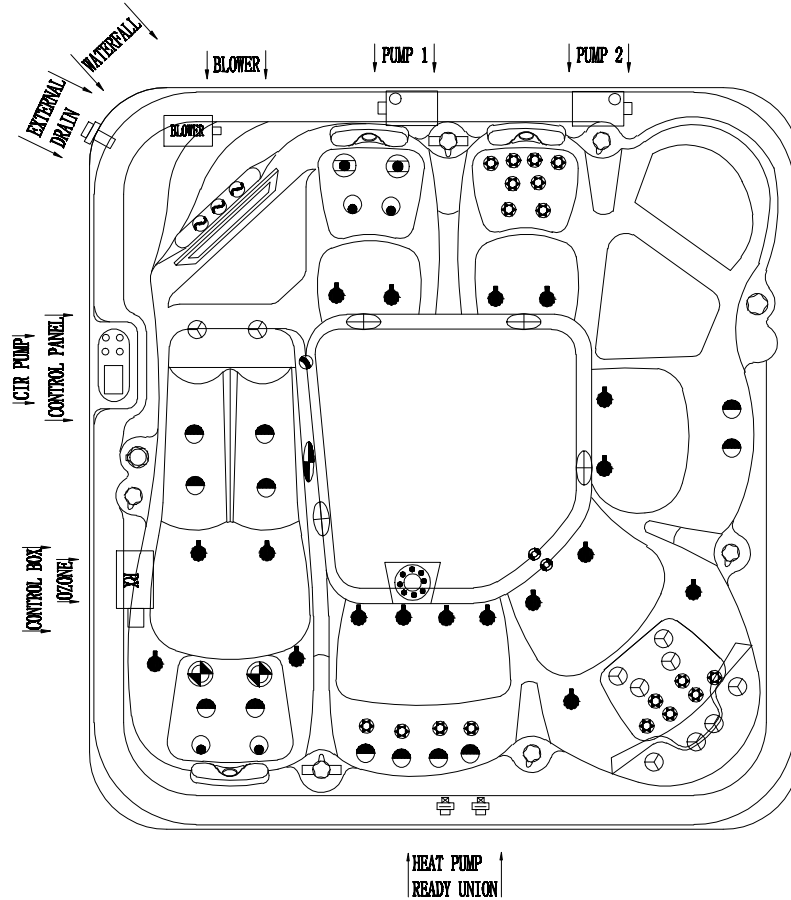

Riviera XL/ST Hydro (RX762)

Notes: Due to manufacturing tolerances, there could be some minor differences between the actual spa and the drawing above. If site planning is critical to such tolerances, be sure to measure your actual spa. All specifications are subject to change without notice. Some components may be optional on your spa

9	●	Air Jet	16	pcs
8	☺	Waterfall	3	pcs
7	⊙	5'' Jet Directional	2	pcs
6	⊗	Volcano Jet	1	pcs
5	⊙	4'' Jet Directional	2	pcs
4	●	4'' Single Pulse Jet	4	pcs
3	●	Large 3'' Single Pulse Jet	12	pcs
2	⊙	3'' Jet Directional	10	pcs
1	⊙	2'' Jet Directional	18	pcs
NO.	Icon	Description	Qty	Unit
Edition: 06/21/2016			ZC. RX762. 0040	