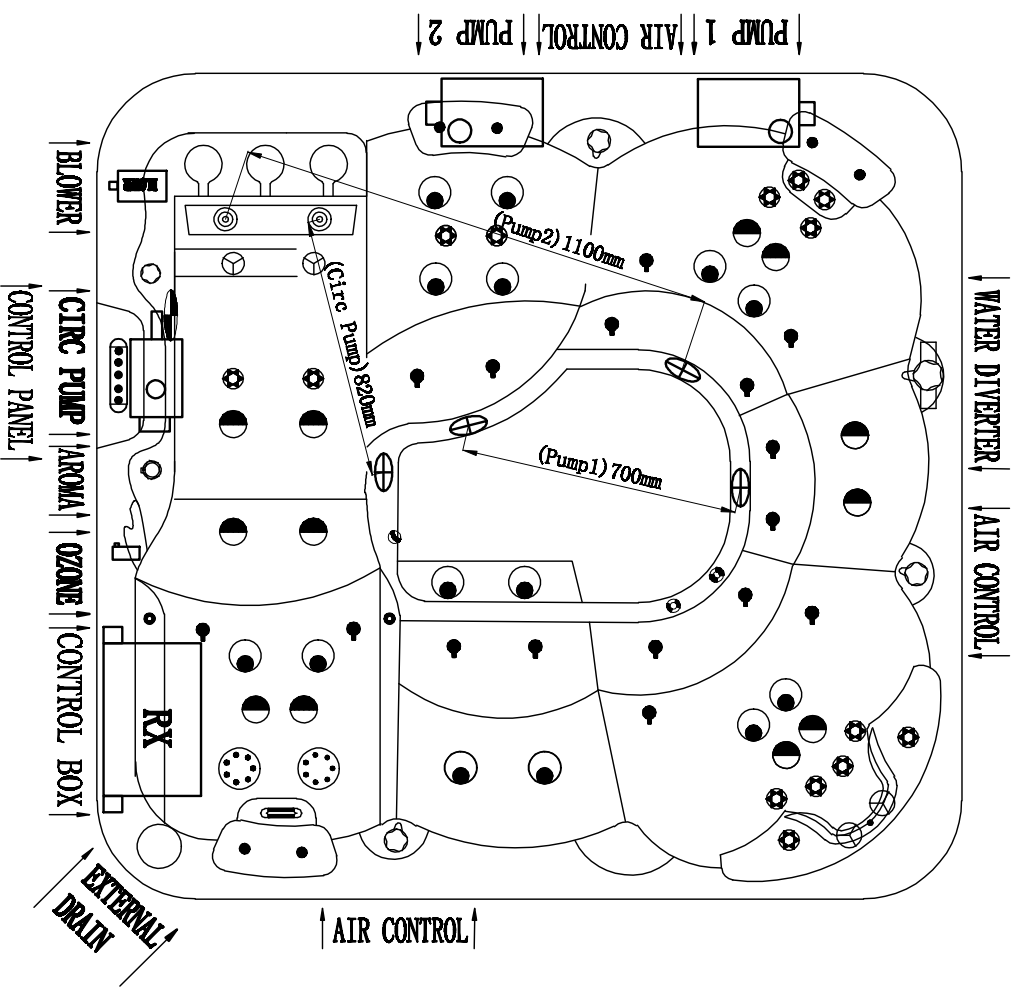

RX561 (Pacific Hydro)

8	⊕	3" Jet Directional	4	pos
7	⊖	6" Waterfall	1	pos
6	⊙	Air Jet	18	pos
5	⊙	4" Single Pulse Jet	12	pos
4	⊙	Large 3" Single Pulse Jet	10	pos
3	⊙	5" Multi-port Faces Twin Pulse Jet	2	pos
2	⊙	1" Jet	2	pos
1	⊙	2" Jet Directional	12	pos