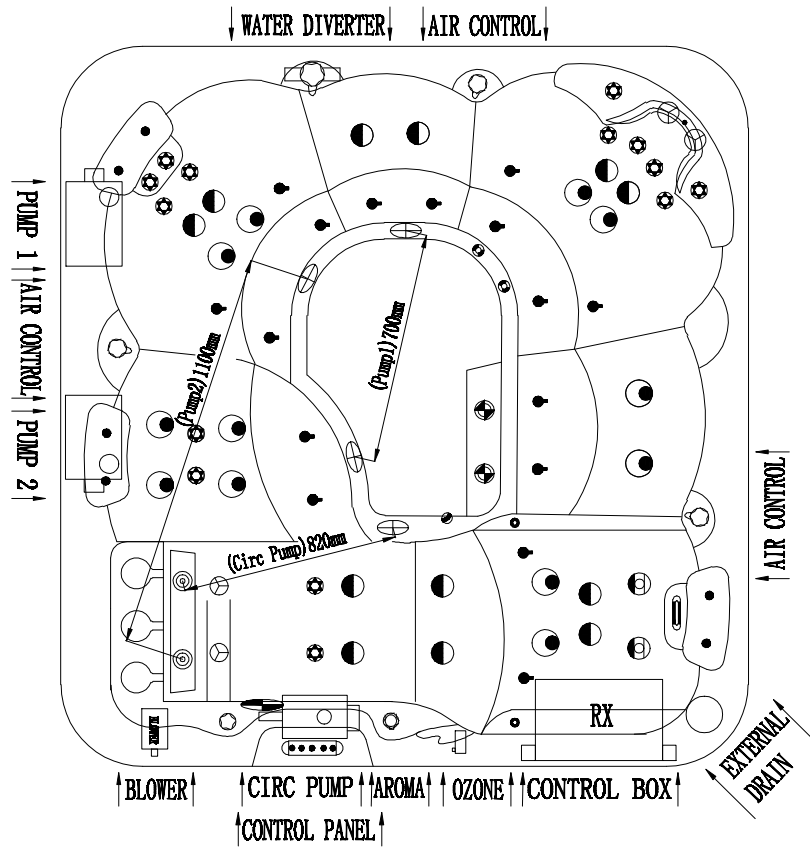

Pacific XL/ST Hydro (RX561)

Notes: Due to manufacturing tolerances, there could be some minor differences between the actual spa and the drawing above. If site planning is critical to such tolerances, be sure to measure your actual spa. All specifications are subject to change without notice. Some components may be optional on your spa

9		4" Jet Directional	2	pcs
8		3" Jet Directional	4	pcs
7		6" Waterfall	1	pc
6		Air Jet	16	pcs
5		4" Single Pulse Jet	12	pcs
4		Large 3" Single Pulse Jet	12	pcs
3		5" Single Pulse	2	pcs
2		1" Jet	2	pcs
1		2" Jet Directional	14	pcs
NO.	Icon	Description	Qty	Unit

Edition: 06/20/2016

ZC. RX561. 0037