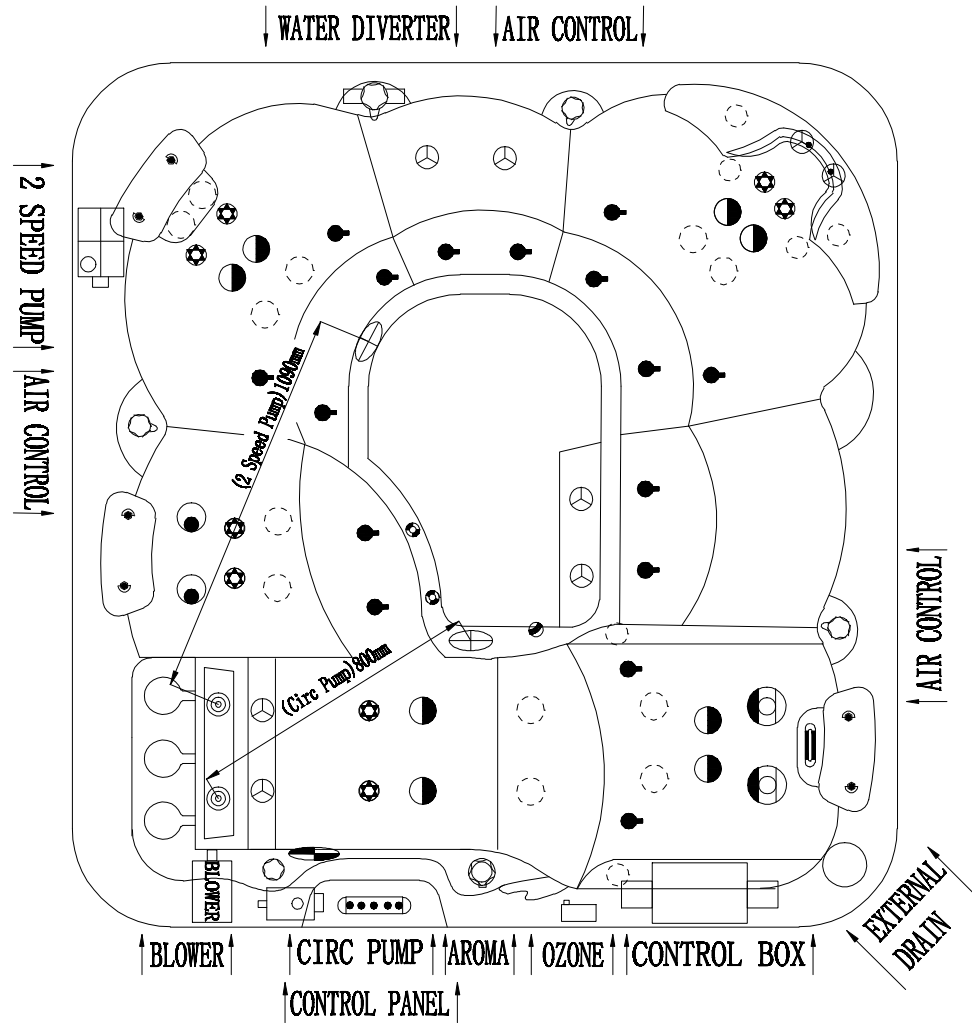

Pacific XL/ST Classic (RX561S)

Notes: Due to manufacturing tolerances, there could be some minor differences between the actual spa and the drawing above. If site planning is critical to such tolerances, be sure to measure your actual spa. All specifications are subject to change without notice. Some components may be optional on your spa

7		5" Single Pulse Jet	2	pcs
6		Air Jet	16	pcs
5		4" Single Pulse Jet	2	pcs
4		Large 3" Single Pulse Jet	8	pcs
3		6" Waterfall	1	pc
2		3" Jet Directional	6	pcs
1		2" Jet Directional	8	pcs

Edition:06/20/2016

ZC.RX561S.0036