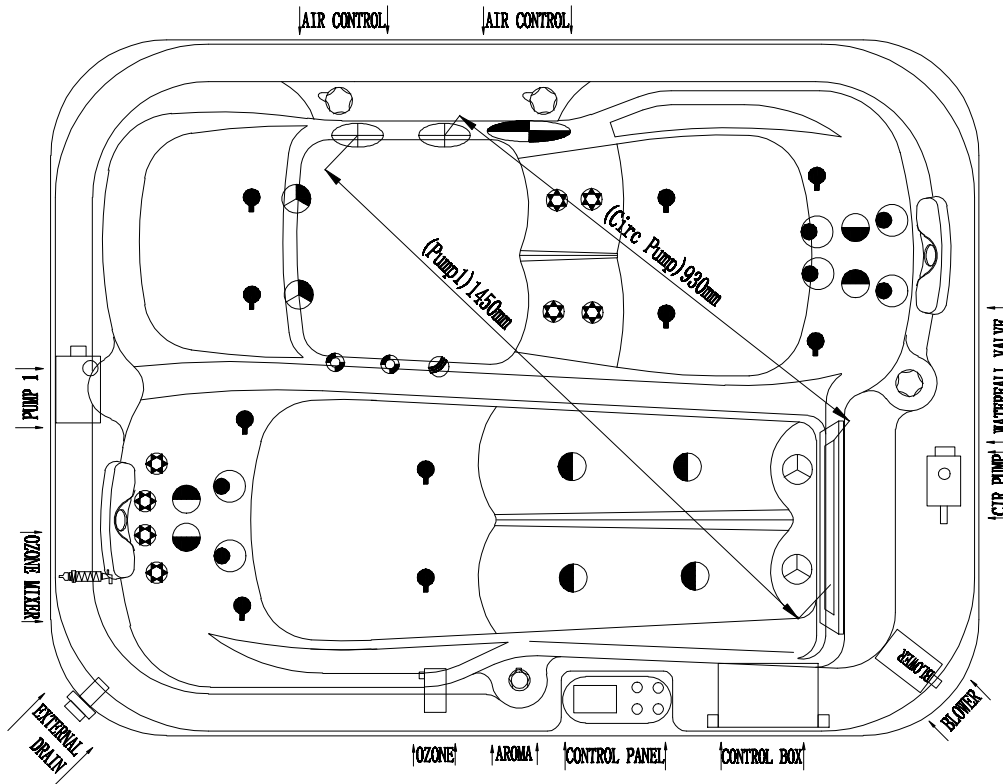

NEW Paradise XL/ST Classic (RX160S)

Notes: Due to manufacturing tolerances, there could be some minor differences between the actual spa and the drawing above. If site planning is critical to such tolerances, be sure to measure your actual spa. All specifications are subject to change without notice. Some components may be optional on your spa

6		Large 3'' Jet Internal-Directinal	2	pcs
5		Large 3'' Jet Internal-Single Pulse	8	pcs
4		4'' Jet Internal-Single Pulse	6	pcs
3		2'' Jet Internal-Directional	4	pcs
2		1'' Air Injector Assembly-Multi-Flow	10	pcs
1		3'' Jet Internal-Directinal	2	pcs
NO.	Icon	Description	Qty	Unit
		Edition: 06/20/2016	ZC.RX160S.0027	