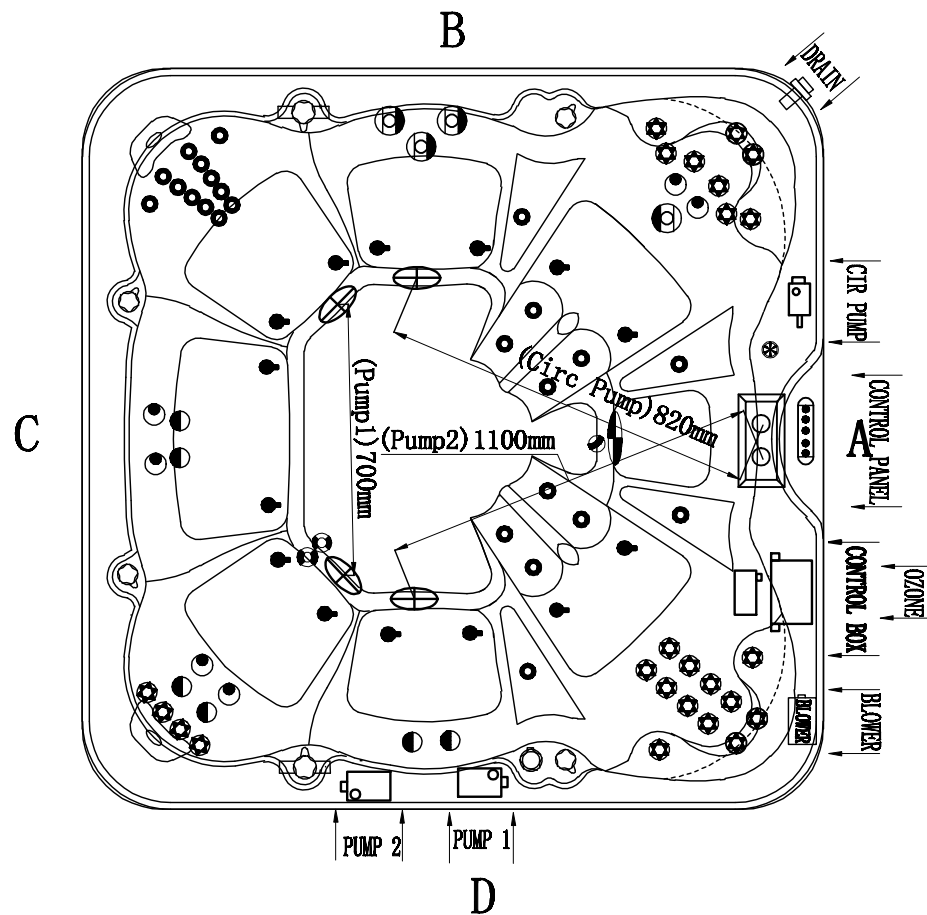

Hamilton XL Hydro

Hamilton XL Hydro (SM-7301)

Notes: Due to manufacturing tolerances, there could be some minor differences between the actual spa and the drawing above. If site planning is critical to such tolerances, be sure to measure your actual spa. All specifications are subject to change without notice. Some components may be optional on your spa

7		5" Single Pulse Jet	4	pcs
6		Bottom Drain	1	pc
5		Air Jet	14	pcs
4		Large 3" Single Pulse Jet	6	pcs
3		4" Single Pulse Jet	6	pcs
2		Large 1" Jet Directional	24	pcs
1		2" Jet Directional	24	pcs
NO.	Icon	Description	Qty	Unit
Edition:06/20/2016			ZC. SM7301. 0045	