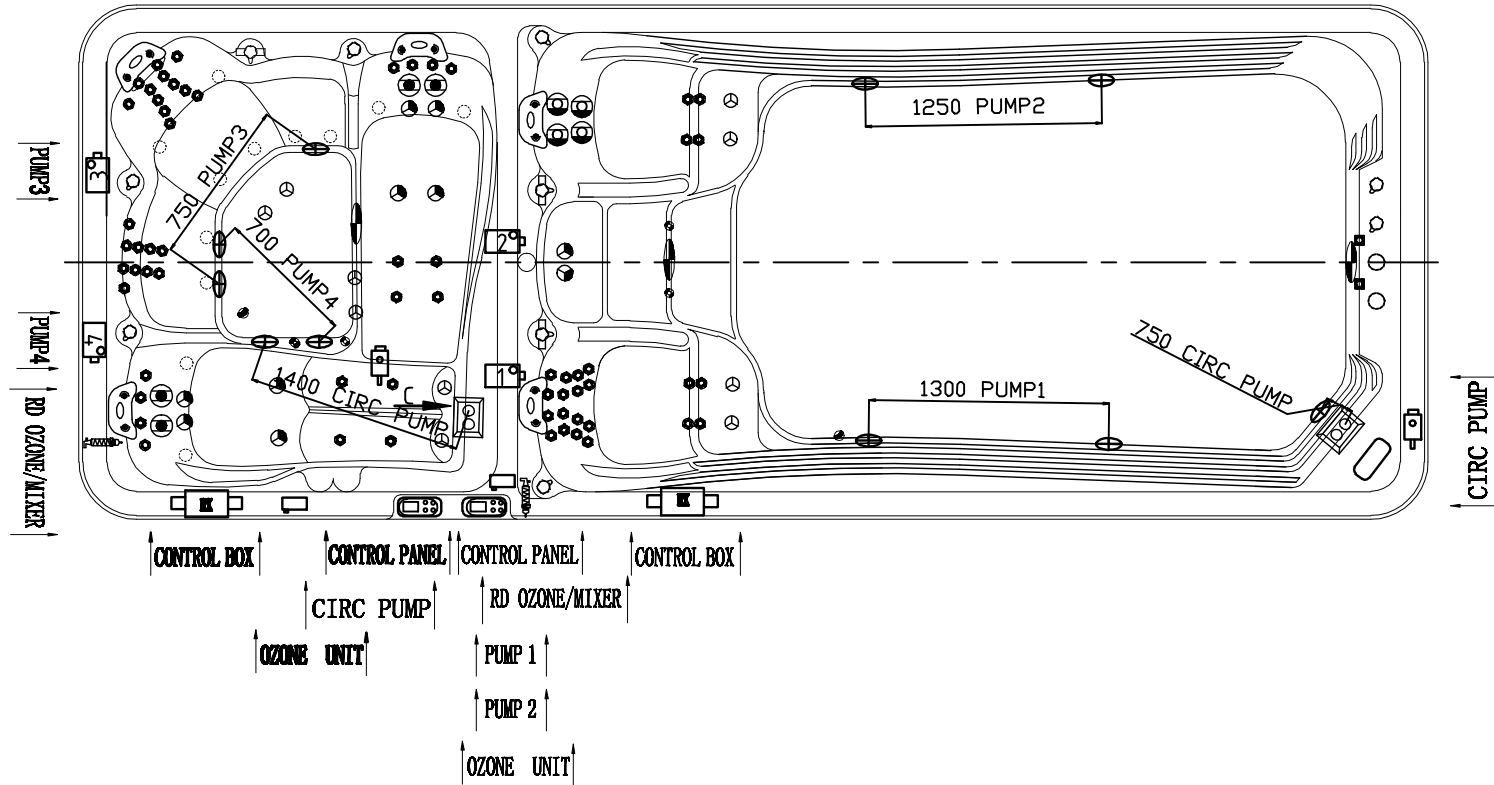

Aqua Swim Duo Hydro Special (AS60D-2P)

Notes: Due to manufacturing tolerances, there could be some minor differences between the actual spa and the drawing above. If site planning is critical to such tolerances, be sure to measure your actual spa. All specifications are subject to change without notice. Some components may be optional on your spa.

6		5" JET DIRECTIONAL	4	pcs
5		Large 3" JET DIRECTIONAL	10	pcs
4		SWIM JET	2	pcs
3		5" Single Pulse	4	pcs
2		3" JET DIRECTIONAL	8	pcs
1		2" JET DIRECTIONAL	62	pcs

Edition:11/06/2015