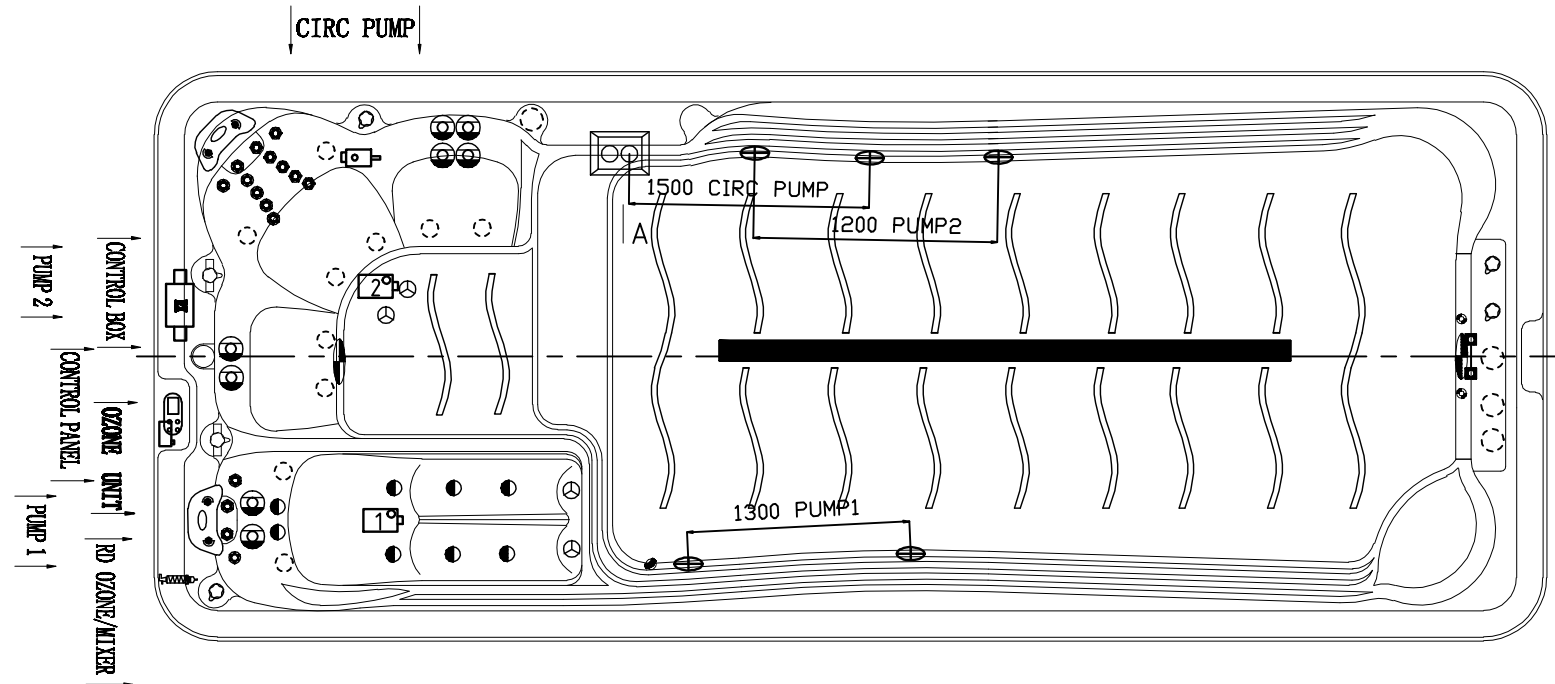

Aqua Swim 5.5 Hydro Special (AS55D-2P)

Notes: Due to manufacturing tolerances, there could be some minor differences between the actual spa and the drawing above. If site planning is critical to such tolerances, be sure to measure your actual spa. All specifications are subject to change without notice. Some components may be optional on your spa.

| | | | | |
|---|---|-----------------------|----|-----|
| 5 | ■ | SWIM JET | 2 | pcs |
| 4 | ⊕ | 5" Single Pulse | 8 | pcs |
| 3 | ⊗ | 3" JET DIRECTIONAL | 4 | pcs |
| 2 | ● | Large 3" Single Pulse | 8 | pcs |
| 1 | ⊙ | 2" JET DIRECTIONAL | 16 | pcs |