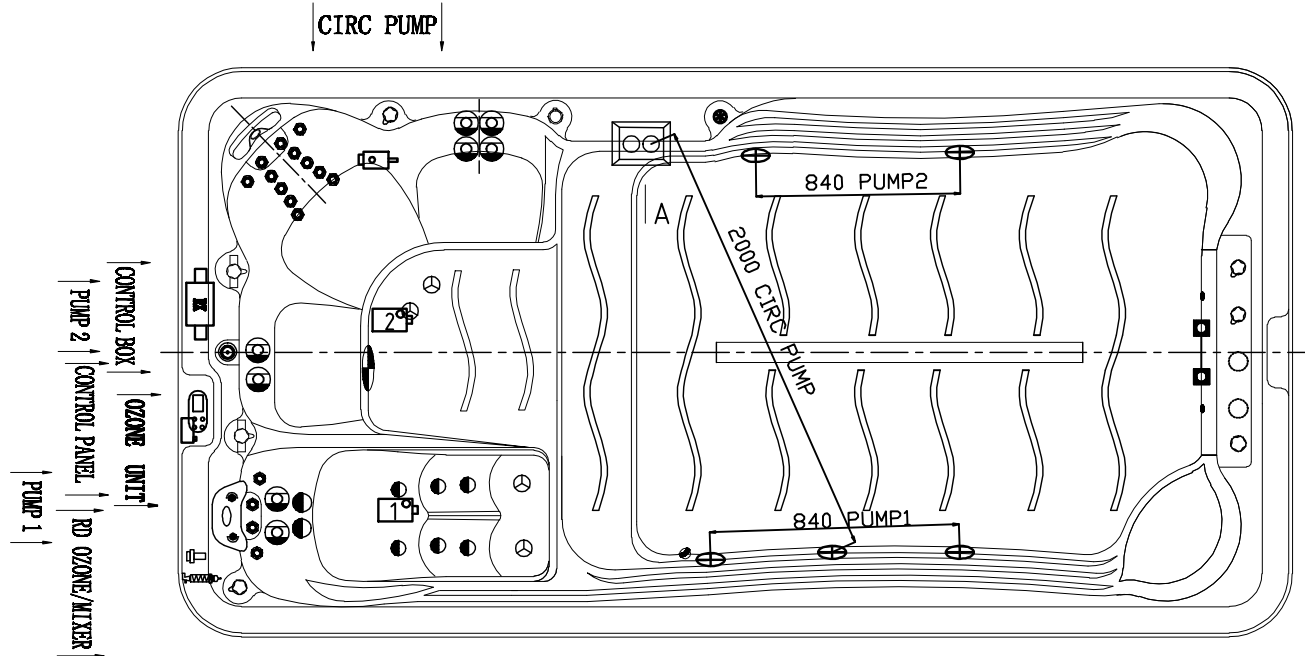

# Aqua Swim 4.4 Hydro Special (AS44D-2P)

**Notes:** Due to manufacturing tolerances, there could be some minor differences between the actual spa and the drawing above. If site planning is critical to such tolerances, be sure to measure your actual spa. All specifications are subject to change without notice. Some components may be optional on your spa.

|   |   |                       |    |     |
|---|---|-----------------------|----|-----|
| 5 | ■ | SWIM JET              | 2  | pcs |
| 4 | ⊕ | 5" Single Pulse       | 8  | pcs |
| 3 | ⊗ | 3" JET DIRECTIONAL    | 4  | pcs |
| 2 | ● | Large 3" Single Pulse | 8  | pcs |
| 1 | ⊙ | 2" JET DIRECTIONAL    | 16 | pcs |